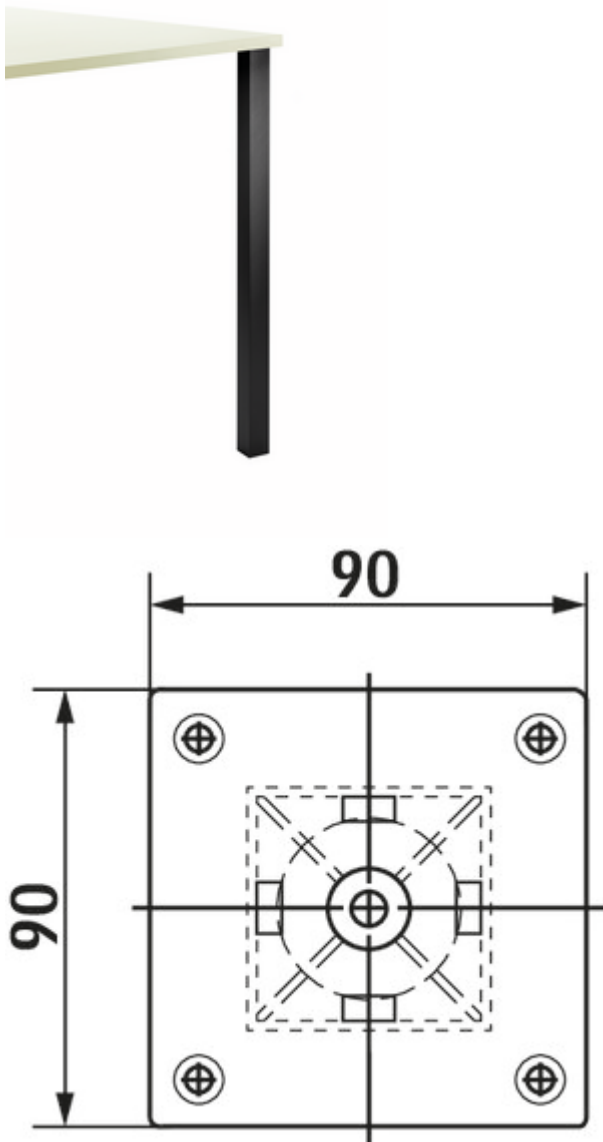

## Kreta square foot aluminium

Product number: 3013110

Configuration: black matt, H 700 mm

### Configuration options

3013010 | stainless steel coloured, H 700 mm  
 3013012 | stainless steel coloured, H 870 mm  
 3013013 | stainless steel coloured, H 1100 mm  
 3013110 | black matt, H 700 mm  
 3013112 | black matt, H 870 mm  
 3013113 | black matt, H 1100 mm

- ✓ Support foot
- ✓ Material: aluminium
- ✓ square

Supporting foot. Sturdy square aluminium profile. Suitable for attachment tables, but not for free standing tables, may not be shortened.

- tube 50 x 50 mm
- height (plus 10 mm height adjustment)
- load-bearing capacity ca. 150 kg

### Technical data

Article type	Support foot	Shape	square
Warranty	2-year Naber warranty (except for wear parts); the general warranty conditions of Naber GmbH apply.	With mounting plate	Yes
Width	90 mm	Carrying capacity	ca. 150 kg
Material	aluminium	Tube dimension	50 x 50 mm
Properties	cannot be shortened	Height adjustment	10 mm
Note	not suitable for free-standing tables	Support element version	straight
Suitable for	attachment tables	Dimensions support surface	90 x 90 mm
Surface/coating	matt		