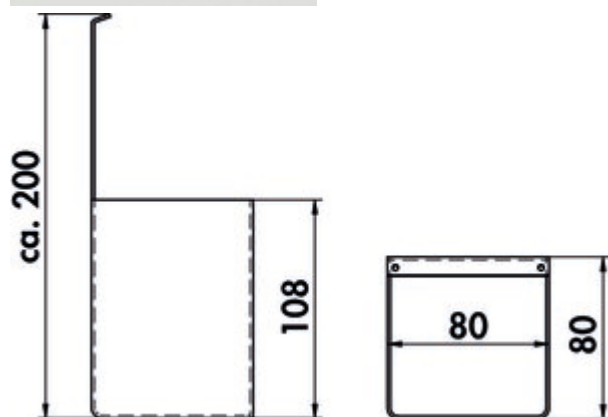

transFORM tubular pot

Product number: 8041229

Configuration: black matt

Configuration options

8041229 | black matt

✓ Rail system

✓ angular

For storage of kitchen utensils.

— powder-coated

— 195 x 75 x 85 mm (H x W x D)

[more infos...](#)

Technical data

Article type	Rail system	Field of use & application	Inside
Width	75 mm	Shape	angular
Surface/coating	powder coated		

Accessories

8041210	transFORM basic profile, Rail system, L 1800 mm
8041211	transFORM basic profile, Rail system, L 2400 mm
8041212	transFORM cover profile, Rail system, L 1800 mm
8041213	transFORM cover profile, Rail system, L 2400 mm
8041214	transFORM profile, Rail system, L 900 mm
8041215	transFORM profile, Rail system, L 1200 mm
8041216	transFORM profile, Rail system, L 1500 mm
8041217	transFORM add-on unit, Rail system, 750 x 300 x 180 mm (H x W x D)
8041218	transFORM add-on unit, Rail system, 900 x 300 x 180 mm (H x W x D)
8041219	transFORM add-on unit, Rail system, 1200 x 300 x 180 mm (H x W x D)
8041220	transFORM tray 1, Rail system, black matt
8041221	transFORM tray 2, Rail system, black matt
8041222	transFORM tray 3, Rail system, black matt
8041223	transFORM spice rack, Rail system, black matt
8041224	transFORM bottle holder, Rail system, black matt
8041225	transFORM tray 4, Rail system, black matt
8041226	transFORM paper roll holder, Rail system, black matt
8041227	transFORM glass holder, Rail system, black matt
8041228	transFORM hook strip, Rail system, black matt
8041229	transFORM tubular pot, Rail system, black matt
8041230	transFORM Powerbox, Rail system, black matt
8041245	transFORM profile, Rail system, L 1800 mm
8041246	transFORM profile, Rail system, L 2400 mm
8041258	transFORM set 1, Rail system, black matt
8041255	transFORM set 2, Rail system, black matt
8041256	transFORM set 3, Rail system, black matt
8041254	transFORM set 4, Shelf system, black matt