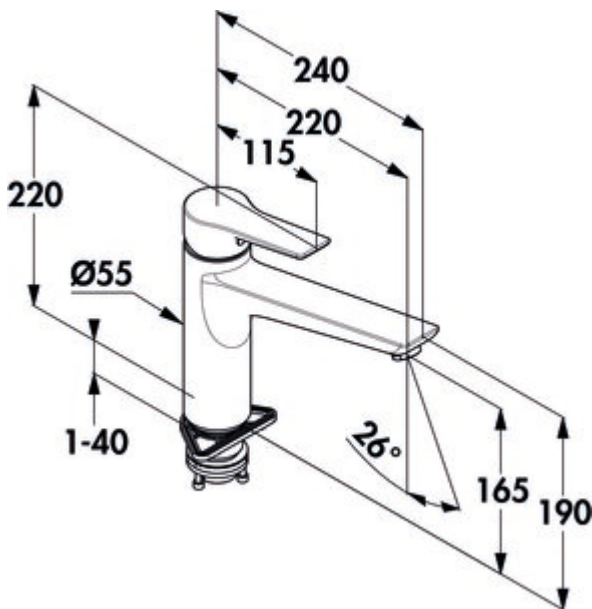

Kludi Mix 1

Product number: 5023134

Configuration: chrome, high pressure

Configuration options

5023134 | chrome, high pressure

- ✓ Sink faucet
- ✓ high pressure
- ✓ with swivelling outlet

Single lever faucet. With swivelling outlet, closed lever and ceramic cartridge with hot-water limiter.

- swivel range 360°
- drill Ø 35 mm
- including DO-IT connection hoses

[more infos...](#)

Technical data

Article type	Sink faucet	Swivel range outlet	360°
Brand	Kludi	Type of fitting	Single lever faucet
Number of handles	1	Operating pressure	high pressure
Total installation height	220 mm	Width	55 mm
Outreach	220 mm	Mounting/Fixing	including DO-IT connection hoses
Outlet	with swivelling outlet	Worktop thickness	40 mm
Discharge height	165 mm	Number of tap holes	1
Operating mode	Lever	Temperature limiter/scald protection	hot-water limiter
Drilling diameter	35 mm	Anti-limestone jet regulator	Yes
Handle position	top	Angle of inclination of aerator	26 °
Lever length	115 mm	Flow rate at 3 bar (cold)	12 l/min
Cartridge with ceramic sealing discs	Yes		