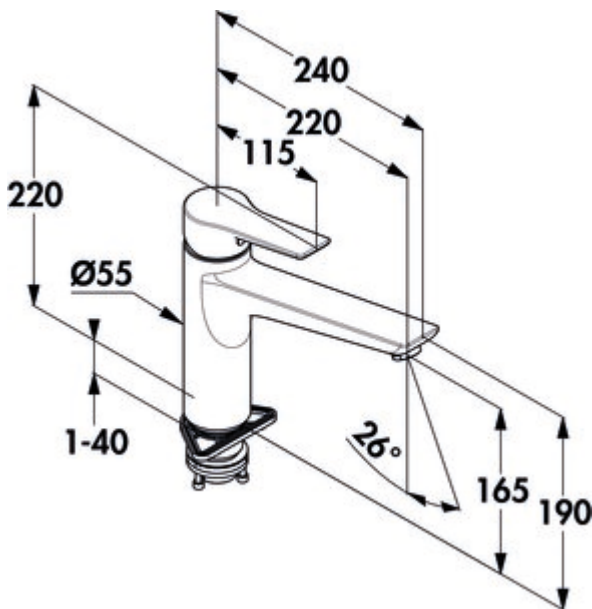

Kludi Mix 1

Product number: 5023134

Configuration: chrome, high pressure

Configuration options

5023134 | chrome, high pressure

- ✓ Sink faucet
- ✓ high pressure
- ✓ with swivelling outlet

Single lever faucet. With swivelling outlet, closed lever and ceramic cartridge with hot-water limiter.

- swivel range 360°
- drill Ø 35 mm
- including DO-IT connection hoses

[more infos...](#)

Technical data

Article type	Sink faucet	Swivel range outlet	360°
Brand	Kludi	Type of fitting	Single lever faucet
Number of handles	1	Operating pressure	high pressure
Total installation height	220 mm	Width	55 mm
Outreach	220 mm	Mounting/Fixing	including DO-IT connection hoses
Outlet	with swivelling outlet	Worktop thickness	40 mm
Discharge height	165 mm	Number of tap holes	1
Operating mode	Lever	Temperature limiter/scald protection	Yes
Drilling diameter	35 mm	Spring-guided hose shower	No
Handle position	top	Anti-limestone jet regulator	Yes
Lever length	115 mm	Angle of inclination of aerator	26 °
Cartridge with ceramic sealing discs	Yes	Flow rate at 3 bar (cold)	12 l/min