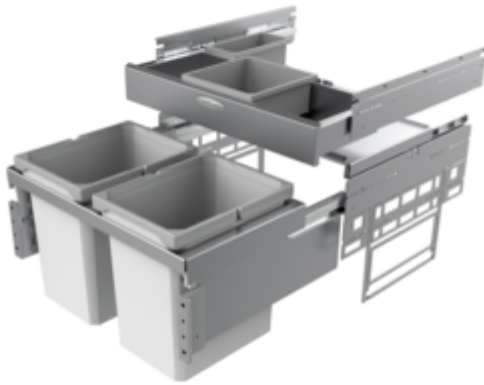

Cox® Base 360 K/600-2 with Base-Board

Product number: 8012802

Configuration: without bio lid, light grey, H 460 mm

Configuration options

- 8012802 | without bio lid, light grey, H 460 mm
- 8012803 | with bio lid, light grey, H 460 mm
- 8013802 | without bio lid, anthracite, H 460 mm
- 8013803 | with bio lid, anthracite, H 460 mm

- ✓ Front pull-out system
- ✓ full pull-out
- ✓ 31 l
 - guide rail depth 470 mm
 - waste capacity 31 (2 x 15.5) l
 - technology: full pull-out
 - fitting: cabinet wall and front panel
 - for 16/19 mm side walls
 - **with soft retraction and damping**
 - installation depth 320 mm
 - 1x2.7 l and 1x1.2 l storage boxes and 4 brackets included

[more infos...](#)

Technical data

Article type	Waste collection system	Total volume	31 l
Height	360 mm	Volume/content container 1	15,5 l
Width	600 mm	Volume/content container 2	15,5 l
Mounting/Fixing	cabinet wall front panel	Soft closing	Yes
Installation_height_list	460 mm	Design	Front pull-out system
Cabinet width	600 mm	Volume/Content container	15,5/15,5
Shape	angular	Organic lid	No
Installation depth	320 mm	Number of containers in additional drawer	1
Material container	plastic	Guide rail depth	470 mm
Cover	No	Volume/capacity drawer container 1	2.7 l
Number of containers	2	Volume/capacity drawer container 2	1,2 l
Opening technology	full pull-out	Locking mechanism	With damper

Spare Parts

8012346	Complete lid, Accessory, silver
8012363	Storage box, Utensil box, dark grey, 1.2 liters
8012364	Bracket for storage box, Accessory, silver
8012362	Storage box, Utensil box, dark grey, 2.7 liters
8013334	Cox® system container, Single bucket, anthracite, 15,5 liters
8013346	Complete lid, Accessory, anthracite
8013363	Storage box, Utensil box, anthracite, 1.2 liters
8013362	Storage box, Utensil box, anthracite, 2.7 liters