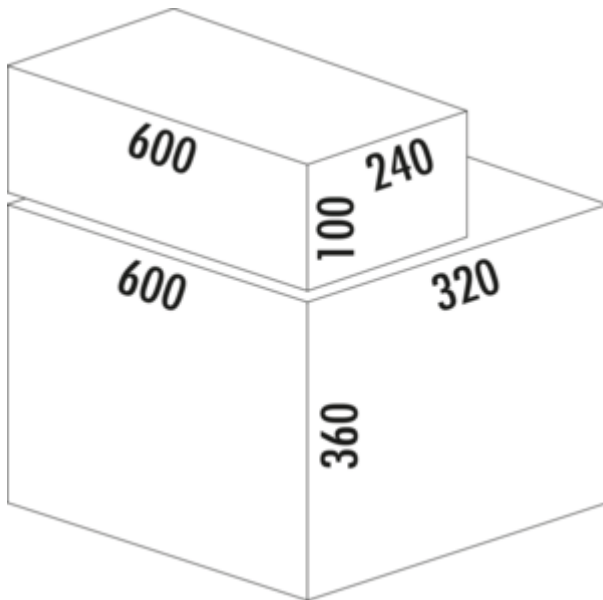

Cox® Base 360 K/600-2 with Base-Board

Product number: 8012802

Configuration: without bio lid, light grey, H 460 mm

Configuration options

- 8012802 | without bio lid, light grey, H 460 mm
- 8012803 | with bio lid, light grey, H 460 mm
- 8013802 | without bio lid, anthracite, H 460 mm
- 8013803 | with bio lid, anthracite, H 460 mm

- ✓ Front pull-out system
- ✓ full pull-out
- ✓ 31 l
 - guide rail depth 470 mm
 - waste capacity 31 (2 x 15.5) l
 - technology: full pull-out
 - fitting: cabinet wall and front panel
 - for 16/19 mm side walls
 - **with soft retraction and damping**
 - installation depth 320 mm
 - 1x2.7 l and 1x1.2 l storage boxes and 4 brackets included

[more infos...](#)

Technical data

Article type	Waste collection system	Total volume	31 l
Height	360 mm	Volume/content container 1	15,5 l
Width	600 mm	Volume/content container 2	15,5 l
Mounting/Fixing	cabinet wall front panel	Soft closing	Yes
Installation_height_list	460 mm	Design	Front pull-out system
Cabinet width	600 mm	Volume/Content container	15,5/15,5
Shape	angular	Organic lid	No
Installation depth	320 mm	Number of containers in additional drawer	1
Material container	plastic	Guide rail depth	470 mm
Cover	No	Volume/capacity drawer container 1	2.7 l
Number of containers	2	Volume/capacity drawer container 2	1,2 l
Opening technology	full pull-out	Locking mechanism	With damper