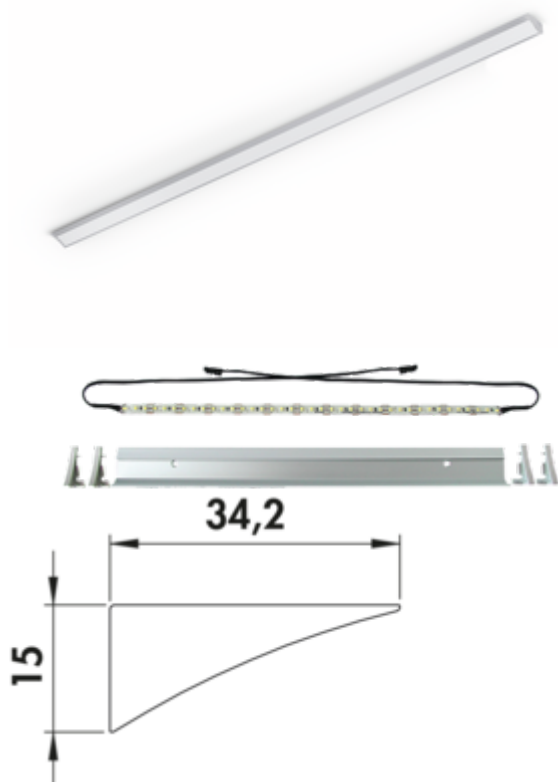

Effekt colour change LED

Product number: 7061340

Configuration: single lamp, L 2600 mm, stainless steel coloured

Configuration options

7061340 | single lamp, L 2600 mm, stainless steel coloured

- ✓ Rear wall light
- ✓ 2700 K warm white to 6500 K cold white
- ✓ straight

Rear wall light. Aluminium profile, translucent plastic cover, slightly inclined for optimum illumination of the kitchen niche, simple installation under the hanging cupboard.

Individual lamp

- 15 watts per meter
- continuous control of the light colour from **2700 K** warm white to **6500 K** cold white
- 105 lumen/watt
- 300 mm **two-sided** supply line and 1500 mm connection line with mini-plug-in system
- can be shortened every 25 mm, 4 end caps enclosed separately
- screw mounting
- LED strip 2600 mm, with double-sided feed
- LIC LED system compatible

This product contains a light source of energy efficiency class F.

[more infos...](#)

Technical data

Article type	Luminaire	More parts	incl. 4 end caps
Height	15 mm	Colour temperature	2700 K warm white to 6500 K cold white
Energy efficiency class	F	LIC system compatible	Yes
Mounting/Fixing	for hanging cabinets Screw fastening	Plug-in system	with mini plug-in system
Further	300 mm two-sided supply line and 1500 mm connection line with mini- plug-in system	Illuminant type	LED
Material housing	aluminium	Light yield	105 lumen/watt
Certification	CE	Material cover	plastic
Shortenability	may be shortened every 25 mm	Cover colour	transparent
Shape	straight	Design	Rear wall light
Length of the supply line (primary)	2.600 mm	Power per metre	15 watts