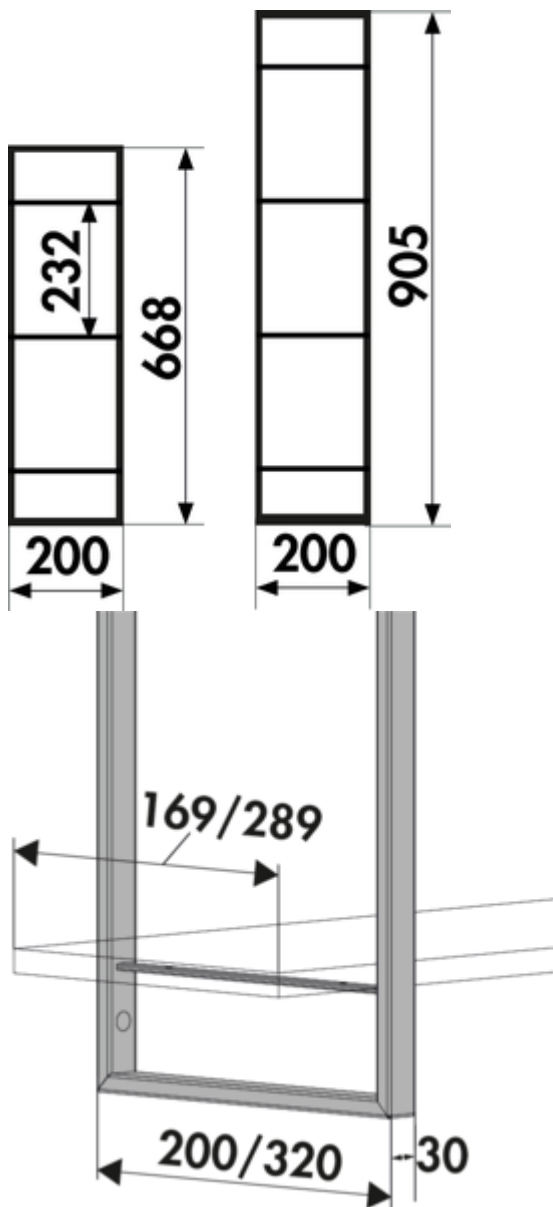

YouK shelving system

Product number: 8051153

Configuration: D 320 mm, H 905 mm, with 3 shelf attachments

Configuration options

8051150 | D 200 mm, H 668 mm, with 3 shelf attachments

8051151 | D 200 mm, H 905 mm, with 4 shelf attachments

8051152 | D 320 mm, H 550 mm, with 2 shelf attachments

8051153 | D 320 mm, H 905 mm, with 3 shelf attachments

8051154 | D 320 mm, H 1500 mm, with 4 shelf attachments

8051155 | D 320 mm, H 2210 mm, with 6 shelf attachments

— one frame element included in each delivery without screws for wall mounting

— 30 kg max. bearing capacity per shelf given even distribution

— **shelves not included in the scope of delivery**

[more infos...](#)

Technical data

| | | | |
|-----------------|---------------------------------|-------------------------|---|
| Article type | Shelf system | Note | shelves not included in the scope of delivery |
| Height | 905 mm | Shape | angular |
| Material | steel | Carrying capacity | 30 kg max. bearing capacity per shelf given even distribution |
| Properties | elements can be freely combined | More parts | frame element with 3 shelf attachments |
| Mounting/Fixing | Screw fastening | Shelving system version | free-hanging or standing shelf variants |