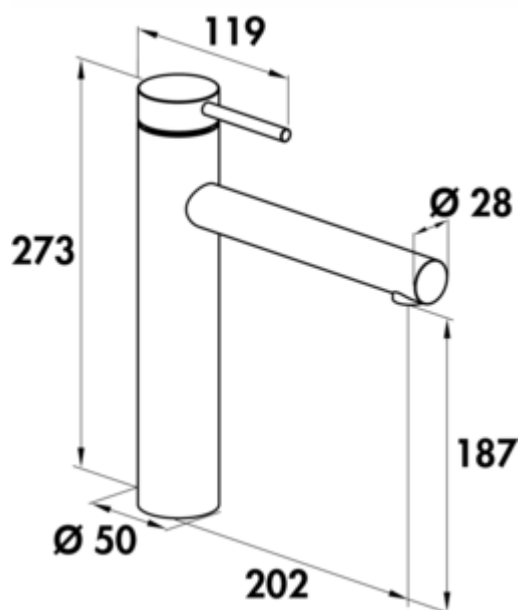

SERVIZIO Namor® 1 window fitting

Product number: 5025031

Configuration: stainless steel, high pressure

Configuration options

5025031 | stainless steel, high pressure

5025032 | black matt, high pressure

- ✓ Sink faucet
- ✓ high pressure
- ✓ with swivelling outlet

Single lever faucet. With swivelling outlet, laminar aerator and ceramic cartridge.

— height when tilted only 25 mm

— swivel range 120°

— drill Ø 35 mm

— corresponds to the German and European drinking water regulation/directive

[more infos...](#)

Technical data

Article type	Sink faucet	Type of fitting	Single lever faucet
Brand	SERVIZIO	Operating pressure	high pressure
Number of handles	1	Material	stainless steel
Outlet	with swivelling outlet	Window fitting	Yes
Drilling diameter	35 mm	Length shower hose	860 mm
Cartridge with ceramic sealing discs	Yes	Height tilted	25 mm
Swivel range outlet	120°	Connection hoses	890 mm
Beam type	Laminar beam		