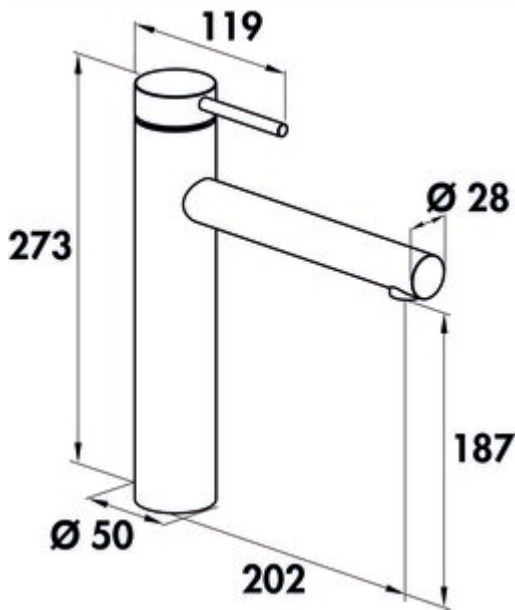

SERVIZIO Namor® 1 window fitting

Product number: 5025031

Configuration: stainless steel, high pressure

Configuration options

5025031 | stainless steel, high pressure

5025032 | black matt, high pressure

- ✓ Sink faucet
- ✓ high pressure
- ✓ with swivelling outlet

Single lever faucet. With swivelling outlet, laminar aerator and ceramic cartridge.

— height when tilted only 25 mm

— swivel range 120°

— drill Ø 35 mm

— corresponds to the German and European drinking water regulation/directive

[more infos...](#)

Technical data

| | | | |
|--------------------------------------|------------------------|--------------------|---------------------|
| Article type | Sink faucet | Type of fitting | Single lever faucet |
| Brand | SERVIZIO | Operating pressure | high pressure |
| Number of handles | 1 | Material | stainless steel |
| Outlet | with swivelling outlet | Window fitting | Yes |
| Drilling diameter | 35 mm | Length shower hose | 860 mm |
| Cartridge with ceramic sealing discs | Yes | Height tilted | 25 mm |
| Swivel range outlet | 120° | Connection hoses | 890 mm |
| Beam type | Laminar beam | | |