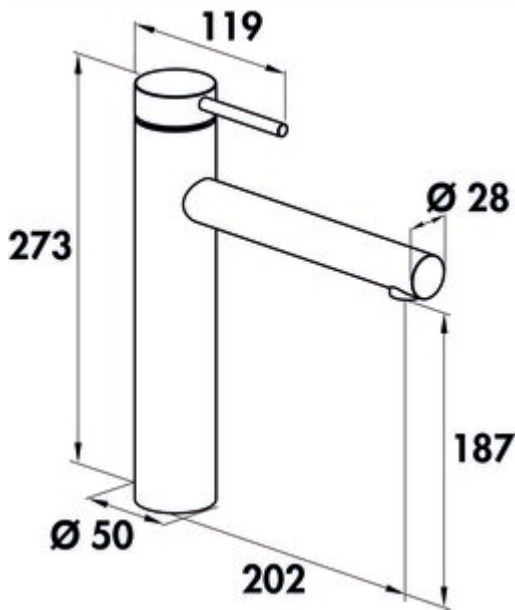

SERVIZIO Namor® 1 window fitting

Product number: 5025031

Configuration: stainless steel, high pressure

Configuration options

5025031 | stainless steel, high pressure

5025032 | black matt, high pressure

- ✓ Sink faucet
- ✓ high pressure
- ✓ Swivelling

Single lever faucet. With swivelling outlet, laminar aerator and ceramic cartridge.

— height when tilted only 25 mm

— swivel range 120°

— drill Ø 35 mm

— corresponds to the German and European drinking water regulation/directive

[more infos...](#)

Technical data

| | | | |
|--------------------------------------|---|--------------------|-------------------------------|
| Article type | Sink faucet | Kundendienst | Germany, Austria, Netherlands |
| Brand | SERVIZIO | Type of fitting | Single lever faucet |
| Number of handles | 1 | Operating pressure | high pressure |
| Outlet | Swivelling | Material | stainless steel |
| Drilling diameter | 35 mm | Window fitting | Yes |
| Warranty | 5-year Naber warranty (except for wear parts); the general warranty conditions of Naber GmbH apply. | Length shower hose | 860 mm |
| Cartridge with ceramic sealing discs | Yes | Height tilted | 25 mm |
| Swivel range outlet | 120° | Connection hoses | 890 mm |
| Beam type | Laminar beam | | |