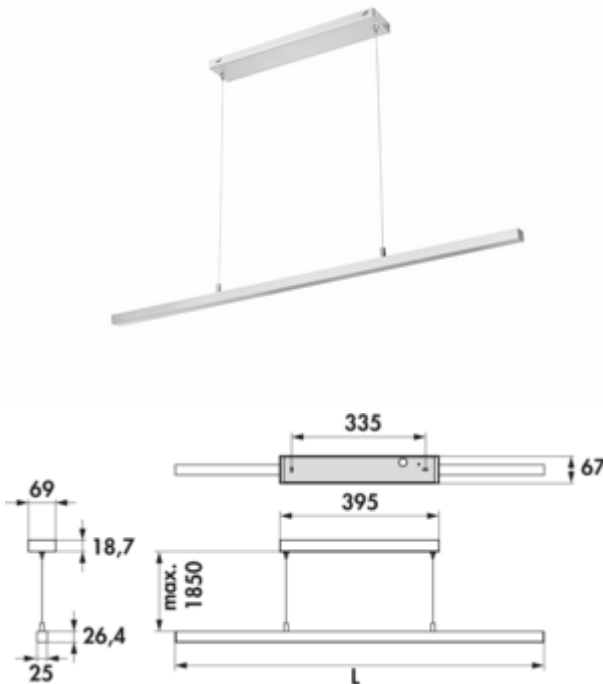

## Asta colour change LED

Product number: 7065056

Configuration: L 1200 mm, 18.6 W, stainl. steel coloured

### Configuration options

- 7065055 | L 900 mm, 13.9 W, stainl. steel coloured
- 7065056 | L 1200 mm, 18.6 W, stainl. steel coloured
- 7065057 | L 1500 mm, 23.2 W, stainl. steel coloured
- 7065058 | L 900 mm, 13.9 W, black matt
- 7065059 | L 1200 mm, 18.6 W, black matt
- 7065060 | L 1500 mm, 23.2 W, black matt

- ✓ Pendant light
- ✓ 2700 K warm white to 6500 K cold white
- ✓ 18.6 watts

Pendant light. Aluminium body. Incl. FW functional converter 30 module 2 and 1-channel colour change remote control.

- 230 V
- stepless control of the light colour from **2700 K** warm white to **6500 K** cold white
- memory function: the last setting is saved
- dimmer function: brightness continuously dimmable
- **not dimmable with on-site dimmer**
- max. 84 lumen/watt at **6500 K** cold white
- suspension max. 1850 mm
- can be operated with the 1- or 4-channel radio remote control (7061285/7061276)
- LIC LED system compatible

### Technical data

Article type	Luminaire	Colour temperature	2700 K warm white to 6500 K cold white
Height	26,4 mm	Colour temperature adjustable	stepless
Width	1.200 mm	Type of dimming	brightness continuously dimmable
Energy efficiency class	G	LIC system compatible	Yes
Mains voltage	230 V	Illuminant type	LED
Transformer / converter required	Yes, included	Light yield	max. 84 lumen/watt at 6500 K cold white
Mounting/Fixing	Ceiling mounting	Connection	One-sided
Material housing	aluminium	Material cover	plastic
Certification	CE	Cover colour	white
Switch	No	Suspension	1850 mm
Shape	angular	Dimmable by on-site dimmer	No
Memory function	Yes	Design	Pendant light
Illuminant included	Yes	Dimming function (composite)	Yes, brightness continuously dimmable
Dimmer	Yes	Illuminant power	18.6 watts
Housing colour	stainless-steel coloured		