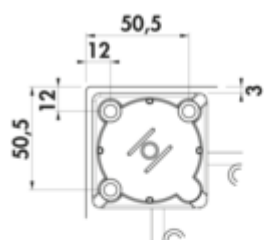

Quadra

Product number: 3011093

Configuration: stainless steel coloured, H 705 mm

Configuration options

3011093 | stainless steel coloured, H 705 mm

3011094 | matt black pearly, H 705 mm

3011095 | stainless steel coloured, H 870 mm

3011096 | matt black pearly, H 870 mm

3011097 | stainless steel coloured, H 1100 mm

3011098 | matt black pearly, H 1100 mm

✓ Support foot

✓ square

✓ straight

Supporting foot, square, may not be shortened.

— height plus 10 mm height adjustment

— 60 x 60 mm

— can be mounted flush to corner/centrally

— load-bearing capacity ca. 150 kg