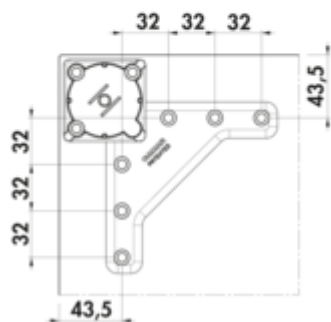

Quadra

Product number: 3011093

Configuration: stainless steel coloured, H 705 mm

Configuration options

3011093 | stainless steel coloured, H 705 mm

3011094 | matt black pearly, H 705 mm

3011095 | stainless steel coloured, H 870 mm

3011096 | matt black pearly, H 870 mm

3011097 | stainless steel coloured, H 1100 mm

3011098 | matt black pearly, H 1100 mm

✓ Support foot

✓ square

✓ straight

Supporting foot, square, may not be shortened.

— height plus 10 mm height adjustment

— 60 x 60 mm

— can be mounted flush to corner/centrally

— load-bearing capacity ca. 150 kg