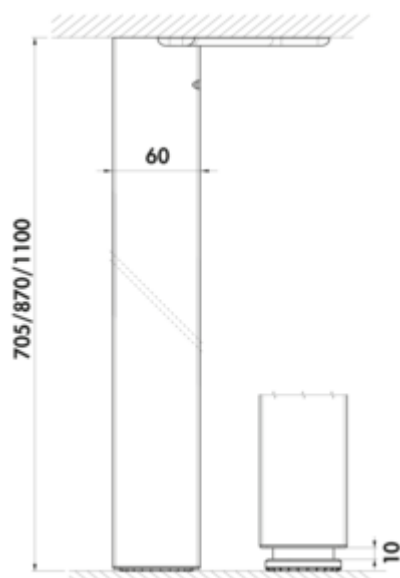

Quadra

Product number: 3011093

Configuration: stainless steel coloured, H 705 mm

Configuration options

3011093 | stainless steel coloured, H 705 mm

3011094 | matt black pearly, H 705 mm

3011095 | stainless steel coloured, H 870 mm

3011096 | matt black pearly, H 870 mm

3011097 | stainless steel coloured, H 1100 mm

3011098 | matt black pearly, H 1100 mm

✓ Support foot

✓ square

✓ straight

Supporting foot, square, may not be shortened.

— height plus 10 mm height adjustment

— 60 x 60 mm

— can be mounted flush to corner/centrally

— load-bearing capacity ca. 150 kg