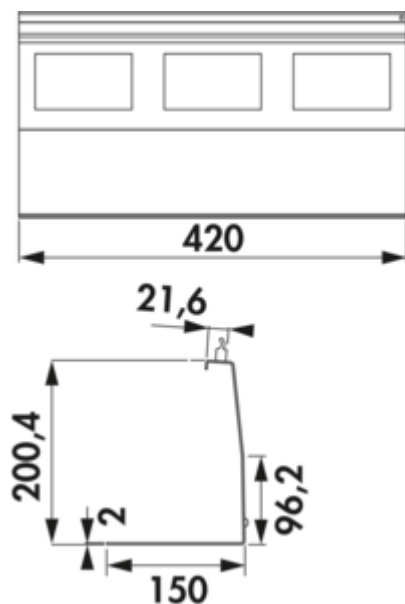

Lucento universal shelf high

Product number: 7062460

Configuration: black

Configuration options

7062460 | black

- ✓ Rail system
- ✓ Material: aluminium

High shelf for the Lucento profile system.

- high-quality aluminium design
- simply hook into the profile
- 212 x 420 x 150 mm (H x W x D)

[more infos...](#)

Technical data

Article type	Rail system	Material	aluminium
Height	200 mm	Field of use & application	Inside
Width	420 mm		