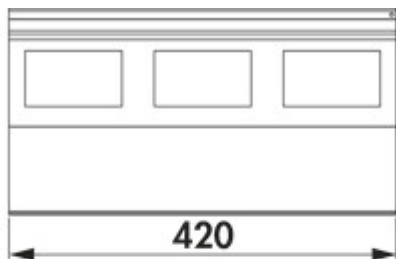

Lucento universal shelf high

Product number: 7062460

Configuration: black

Configuration options

7062460 | black

- ✓ Rail system
- ✓ Material: aluminium

High shelf for the Lucento profile system.

- high-quality aluminium design
- simply hook into the profile
- 212 x 420 x 150 mm (H x W x D)

[more infos...](#)

Technical data

Article type	Rail system	Material	aluminium
Width	420 mm	Field of use & application	Inside