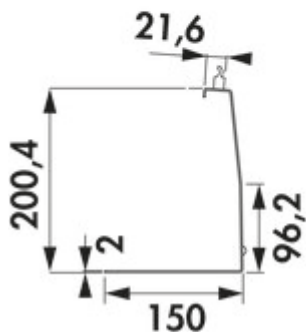

Lucento universal shelf high

Product number: 7062460

Configuration: black

Configuration options

7062460 | black

- ✓ Rail system
- ✓ Material: aluminium

High shelf for the Lucento profile system.

- high-quality aluminium design
- simply hook into the profile
- 212 x 420 x 150 mm (H x W x D)

[more infos...](#)

Technical data

Article type	Rail system	Material	aluminium
Width	420 mm	Field of use & application	Inside