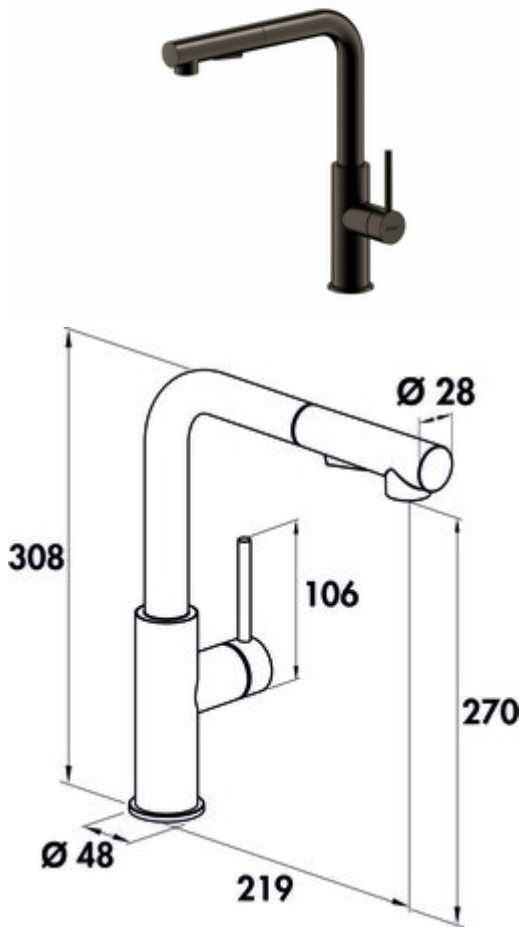

SERVIZIO Namor® 4

Product number: 5025045

Configuration: gunmetal, high pressure

Configuration options

5025007 | stainless steel, high pressure

5025008 | black matt, high pressure

5025045 | gunmetal, high pressure

- ✓ Sink faucet
- ✓ high pressure
- ✓ energy-saving cold start function

Single lever mixer. With swivelling/pull-out hose with shower head (can be switched to stream or shower), side lever, laminar aerator and ceramic cartridge.

— swivel range 120°

— drill Ø 35 mm

— shower hose: simple click fastening

— corresponds to the German and European drinking water regulation/directive

[more infos...](#)

Technical data

Article type	Sink faucet	Material	stainless steel
Brand	SERVIZIO	Mounting/Fixing	showerhead hose: simple click attachment
Number of handles	1	Surface/coating	powder coated
Total installation height	308 mm	ECO function	energy-saving cold start function
Height	308 mm	Convertible jet/shower	Yes
Outreach	219 mm	Type of hose shower	with swivelling/pull-out hose with shower head (can be switched to stream or shower)
Discharge height	270 mm	Max. Flow rate at 3 bar	6,88 l/min
Operating mode	Lever	Flow rate at 3 bar (cold)	6,12 l/min
Drilling diameter	35 mm	Flow rate at 3 bar (hot)	6,08 l/min
Handle position	side lever	Flow rate at 3 bar (mix)	6,88 l/min
Lever length	106 mm	Flow rate at 3 bar (spray cold)	5,33 l/min
Cartridge with ceramic sealing discs	Yes	Flow rate at 3 bar (spray hot)	5,4 l/min
Swivel range outlet	120°	Flow rate at 3 bar (spray mix)	5,78 l/min
Beam type	Laminar beam	Size laminar flow regulator	M16,5x1
Type of fitting	Single lever faucet	Connection hoses	700 mm
Operating pressure	high pressure	Shower hose version	simple click fastening
Width	48 mm		