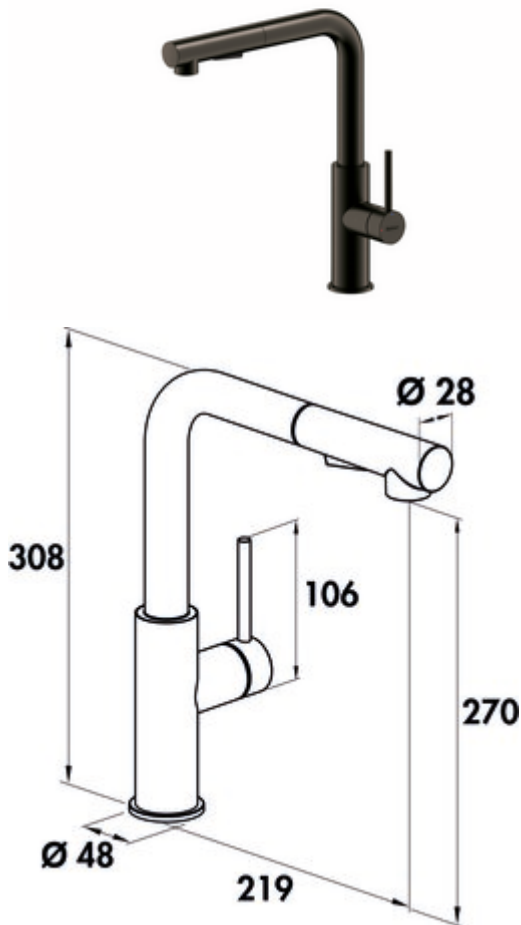

SERVIZIO Namor® 4

Product number: 5025045

Configuration: gunmetal, high pressure

Configuration options

5025007 | stainless steel, high pressure

5025008 | black matt, high pressure

5025045 | gunmetal, high pressure

- ✓ Sink faucet
- ✓ high pressure
- ✓ energy-saving cold start function

Single lever mixer. With swivelling/pull-out hose with shower head (can be switched to stream or shower), side lever, laminar aerator and ceramic cartridge.

— swivel range 120°

— drill Ø 35 mm

— shower hose: simple click fastening

— corresponds to the German and European drinking water regulation/directive

[more infos...](#)

Technical data

Article type	Sink faucet	Material	stainless steel
Brand	SERVIZIO	Mounting/Fixing	showerhead hose: simple click attachment
Number of handles	1	Surface/coating	powder coated
Total installation height	308 mm	ECO function	energy-saving cold start function
Height	308 mm	Convertible jet/shower	Yes
Outreach	219 mm	Type of hose shower	with swivelling/pull-out hose with shower head (can be switched to stream or shower)
Discharge height	270 mm	Max. Flow rate at 3 bar	6,88 l/min
Operating mode	Lever	Flow rate at 3 bar (cold)	6,12 l/min
Drilling diameter	35 mm	Flow rate at 3 bar (hot)	6,08 l/min
Handle position	side lever	Flow rate at 3 bar (mix)	6,88 l/min
Lever length	106 mm	Flow rate at 3 bar (spray cold)	5,33 l/min
Cartridge with ceramic sealing discs	Yes	Flow rate at 3 bar (spray hot)	5,4 l/min
Swivel range outlet	120°	Flow rate at 3 bar (spray mix)	5,78 l/min
Beam type	Laminar beam	Size laminar flow regulator	M16,5x1
Type of fitting	Single lever faucet	Connection hoses	700 mm
Operating pressure	high pressure	Shower hose version	simple click fastening
Width	48 mm		