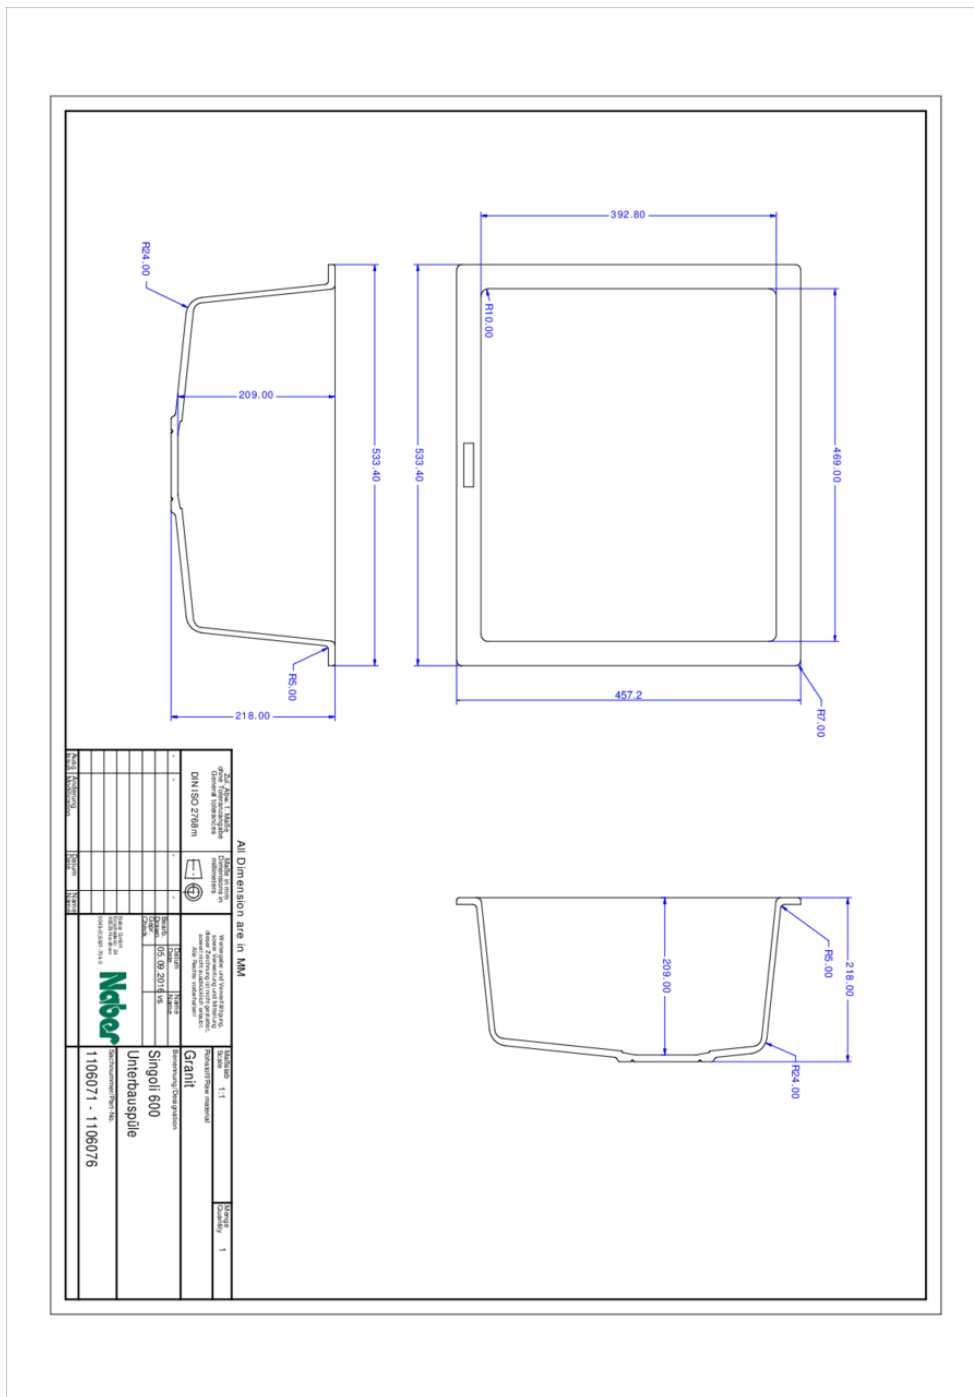

- ✓ Sub-structure bowl
- ✓ Composite
- ✓ Eccentric set, chrome-plated

Sub-structure sink. Composite, single bowl. 3½" basket strainer valve flush, rotational excenter fitting, chrome plated.

- suitable for worktop thicknesses of at least 15 mm
- eccentric handle drilling dimension Ø 35 mm
- cut-out dimensions ca. 468 x 390 mm
- can also be used in combination with hot water fittings (+/-100 °C)

### Technical data

Article type	Sink	Height main sink	209 mm
Width	533 mm	Depth main sink	392,8 mm
Material	Composite	Flushing radius (R)	7
Cabinet width	600 mm	Material thickness worktop minimum	15 mm
Suitable for	can also be used in combination with hot water fittings (+/-100 °C)	Armature bench	No
Cut-out dimension	approx. 468 x 390 mm	Number of sinks	1 main sink
Excenter fitting	Eccentric set, chrome-plated	Number of overflow points	1
Valve type	3½" basket strainer valve flush	Garnish actuation	Chrome-plated rotary eccentric
Installation variant	Sub-structure bowl	Pelvic inner radius (R)	10
Main sink width	480 mm	Drilling diameter eccentric	35 mm

Dimensional sketch (PDF)

Installation dimensions (PDF)