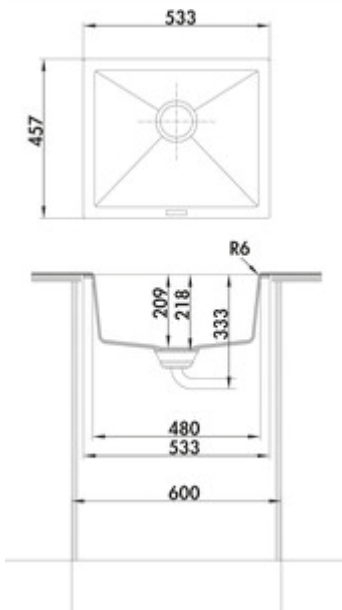

Singoli 600

Product number: 1106075

Configuration: granite magnolia

Configuration options

- 1106071 | granite nero
- 1106072 | granite espresso
- 1106073 | granite metallico
- 1106075 | granite magnolia
- 1106076 | granite concrete
- 1106077 | granite lava
- 1106078 | granite nero assoluto

- ✓ Sub-structure bowl
- ✓ Composite
- ✓ Eccentric set, chrome-plated

Sub-structure sink. Composite, single bowl. 3½" basket strainer valve flush, rotational excenter fitting, chrome plated.

- suitable for worktop thicknesses of at least 15 mm
- eccentric handle drilling dimension Ø 35 mm
- cut-out dimensions ca. 468 x 390 mm
- can also be used in combination with hot water fittings (+/-100 °C)

[more infos...](#)

Technical data

Article type	Sink	Height main sink	209 mm
Width	533 mm	Depth main sink	392,8 mm
Material	Composite	Flushing radius (R)	7
Cabinet width	600 mm	Material thickness worktop minimum	15 mm
Suitable for	can also be used in combination with hot water fittings (+/-100 °C)	Armature bench	No
Cut-out dimension	approx. 468 x 390 mm	Number of sinks	1 main sink
Excenter fitting	Eccentric set, chrome-plated	Number of overflow points	1
Valve type	3½" basket strainer valve flush	Garnish actuation	Chrome-plated rotary eccentric
Installation variant	Sub-structure bowl	Pelvic inner radius (R)	10
Main sink width	480 mm	Drilling diameter eccentric	35 mm

Spare Parts

1106063	Rotational excenter fitting, Drain fittings, 3½" basket strainer valve flush, for Angola 100, Angola 100 L, Singoli 600
1106065	Strainer basket insert manually operated, Accessory, for Singoli 600, Angola 56
1106280	Replacement set for rotating eccentric fitting, Drain fittings, black