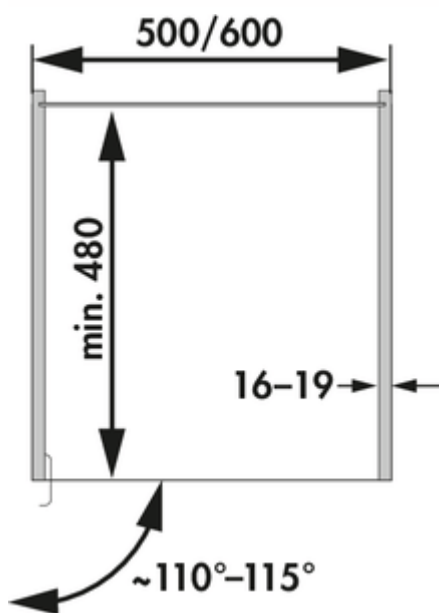

VS TAL Gate runner

Product number: 8037036

Configuration: silver

Configuration options

8037036 | silver

8037161 | anthracite

✓ Equipment for cabinets

For larger cupboard drawer VS TAL Gate.

- top and bottom runner
- for cabinet with revolving door
- installation depth min. 480 mm
- load capacity max. 75 kg

Please note:

Support frame and baskets need to be ordered separately!

[more infos...](#)

Technical data

Article type	Equipment for cabinets	Suitable for	for body with revolving door
Note	Support frame and baskets need to be ordered separately! top and bottom runner	Installation depth	min. 480 mm