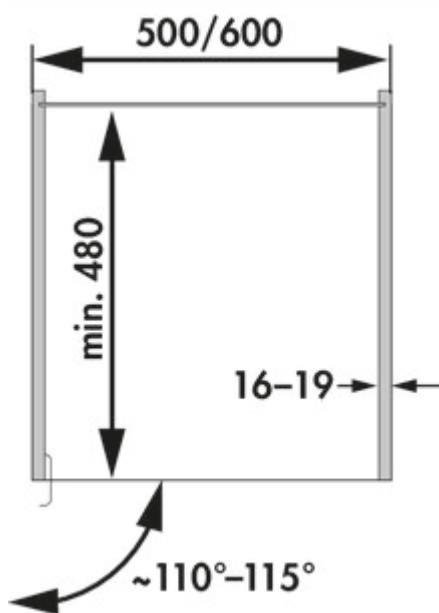

VS TAL Gate runner

Product number: 8037036

Configuration: silver

Configuration options

8037036 | silver

8037161 | anthracite

✓ Equipment for cabinets

For larger cupboard drawer VS TAL Gate.

- top and bottom runner
- for cabinet with revolving door
- installation depth min. 480 mm
- load capacity max. 75 kg

Please note:

Support frame and baskets need to be ordered separately!

[more infos...](#)

Technical data

Article type	Equipment for cabinets	Suitable for	for body with revolving door
Note	Support frame and baskets need to be ordered separately! top and bottom runner	Installation depth	min. 480 mm