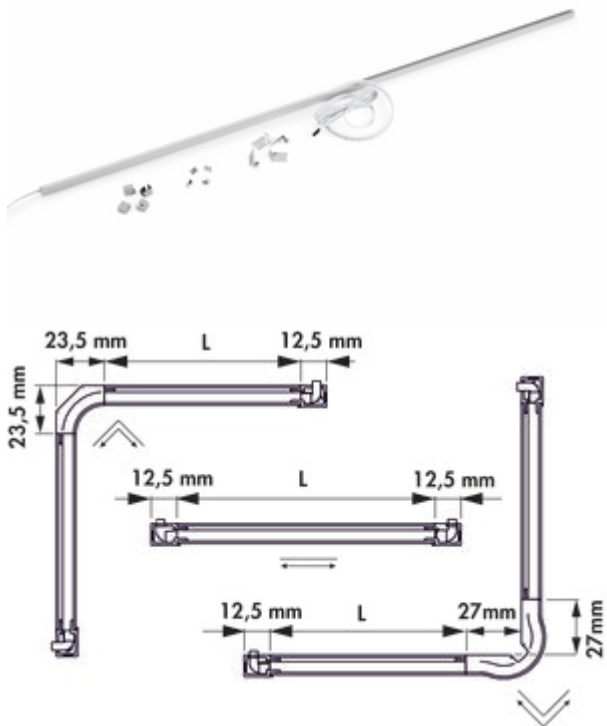

Andy colour change LED

Product number: 7063402

Configuration: L 2000 mm, stainless steel coloured

Configuration options

- 7063400 | L 1000 mm, stainless steel coloured
- 7063401 | L 1000 mm, black
- 7063402 | L 2000 mm, stainless steel coloured
- 7063403 | L 2000 mm, black
- 7063415 | L 2600 mm, black
- 7063418 | L 2600 mm, stainless steel coloured

- ✓ Handle strip lighting
- ✓ 2700 K warm white to 6500 K cold white
- ✓ straight

Handle bar lighting. Aluminium housing with plastic corners. LED strip moulded in silicone, not self-adhesive, can be shortened every 21 mm. Illumination without visible LED points incl. retaining clips for handle mouldings.

Single light

- 6.5 watts per metre, 12 V
- continuous adjustment of light colour from 2700 K warm white to 6500 K cool white
- max. 80 lumen/watt at 6500 K cool white
- LED strip, feed on both sides
- 2000 mm supply cable on both sides
- incl. 4 end caps (2 x left, 2 x right)
- incl. 8 clips (2 x 4 pieces)

This product contains a light source of energy efficiency class G.

[more infos...](#)

Technical data

Article type	Luminaire	Colour temperature	2700 K warm white to 6500 K cold white
Width	2.000 mm	Colour temperature adjustable	stepless
Energy efficiency class	G	Illuminant type	LED
Material housing	aluminium	Light yield	max. 80 lumen/watt at 6500 K cold white
Certification	CE MM sign F-sign	Connection	On both sides
Shortenability	may be shortened every 21 mm	Homogeneous light field without visible LED points	Yes
Shape	straight	Design	Handle strip lighting
Length of the supply line (primary)	2.000 mm	Power per metre	6.5 watt/meter
More parts	incl. holding clamps incl. 4 end caps incl. 8 clips (2 x 4 pieces)		