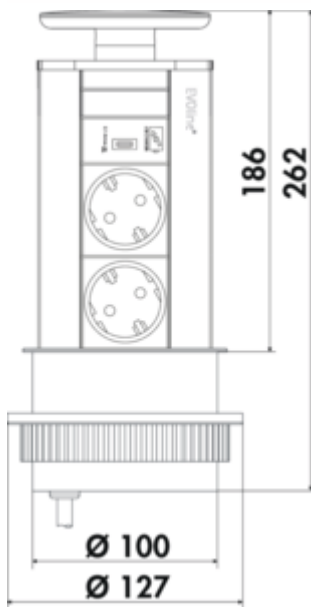

## Evoline® Port USB C

Product number: 8031278  
Configuration: lid silver coloured

**Configuration options**  
8031278 | lid silver coloured

- ✓ Retractable socket element
- ✓ 2 x earthed plug socket
- ✓ round

Energy box. Concealed. With 2 sockets and 1 USB charger (charging station) for wall-mounted cabinets or worktops. Easy, guided extraction thanks to an easy-to-press button which also guides the cable neatly when reclosing.

- H 250 mm, extended H 175 mm
- 1 x USB charger type C, 5 VDC, IA/I out: 2100 mA
- 2500 mm mains connection line with earthing contact plug
- drill Ø ca. 102 mm
- cable outlet below

[more infos...](#)

### Technical data

Article type	Socket element	Mains plug loosely enclosed	Yes
Height	262 mm	Colour bezel	silver coloured
Drilling diameter	102 mm	Height extended	175 mm
Width	127 mm	Number of USB ports	1
Cable outlet	cable outlet below	USB type	USB-C
Mounting/Fixing	for hanging cabinets in the worktop	Total charging current	2100 mA (USB-C)
Certification	CE	Type of socket element	Retractable socket element
Shape	round	Number of sockets (total)	2
Length of the supply line (primary)	2.500 mm	Opening mechanism	Push-to-open
Version sockets	2 x earthed plug socket	USB version	1 x USB charger type C, 5 VDC, IA/I out: 2100 mA