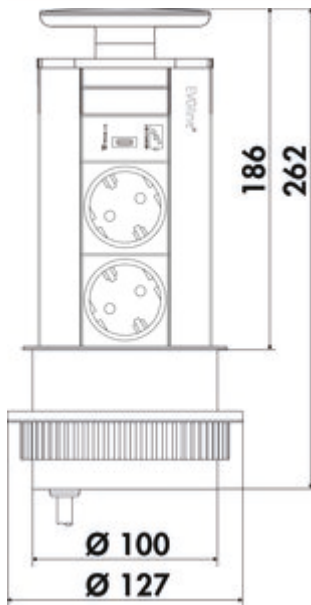

Evoline® Port USB C

Product number: 8031278
Configuration: lid silver coloured

Configuration options
8031278 | lid silver coloured

- ✓ Retractable socket element
- ✓ 2 x earthed plug socket
- ✓ round

Energy box. Concealed. With 2 sockets and 1 USB charger (charging station) for wall-mounted cabinets or worktops. Easy, guided extraction thanks to an easy-to-press button which also guides the cable neatly when reclosing.

- H 250 mm, extended H 175 mm
- 1 x USB charger type C, 5 VDC, IA/I out: 2100 mA
- 2500 mm mains connection line with earthing contact plug
- drill Ø ca. 102 mm
- cable outlet below

[more infos...](#)

Technical data

Article type	Socket element	Colour bezel	silver coloured
Drilling diameter	102 mm	Height extended	175 mm
Width	127 mm	Number of USB ports	1
Cable outlet	cable outlet below	USB type	USB-C
Mounting/Fixing	for hanging cabinets in the worktop	Total charging current	2100 mA (USB-C)
Certification	CE	Type of socket element	Retractable socket element
Shape	round	Number of sockets (total)	2
Length of the supply line (primary)	2.500 mm	Opening mechanism	Push-to-open
Version sockets	2 x earthed plug socket	USB version	1 x USB charger type C, 5 VDC, IA/I out: 2100 mA
Mains plug loosely enclosed	Yes		