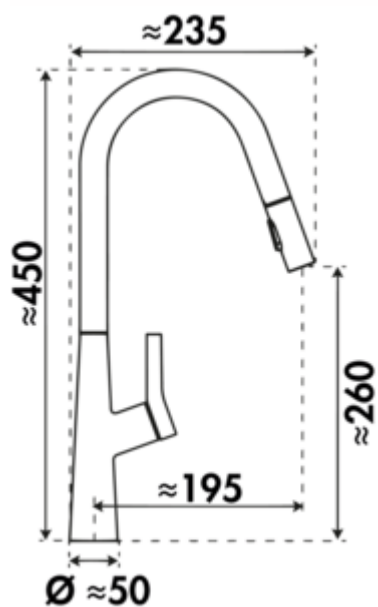

5021327 | graphite matt, high pressure

- ✓ Sink faucet
- ✓ high pressure
- ✓ with swivelling/pull-out outlet (can be switched to stream or shower)

Single lever faucet. With **swivelling/pull-out** outlet (can be switched to stream or shower), side lever, ceramic cartridge.

— energy-saving cold start function

— swivel range 360°

— drill Ø 35 mm

BELGAQUA

D **MADE IN GERMANY**

KERAMISCHE DICHUNG

[more infos...](#)

Technical data

Article type	Sink faucet	Beam type	Comfort beam Shower jet
Brand	Wasserwerk	Type of fitting	Single lever faucet
Number of handles	1	Operating pressure	high pressure
Height	450 mm	Width	50 mm
Outreach	235 mm	Certification	Belgaqua
Outlet	with swivelling/pull-out outlet (can be switched to stream or shower)	Swivel range handle	0 °
Discharge height	260 mm	Number of tap holes	1
Operating mode	Lever	Cartridge size	25 mm
Drilling diameter	35 mm	ECO function	energy-saving cold start function
Handle position	side lever	Convertible jet/shower	Yes
Cartridge with ceramic sealing discs	Yes	Length shower hose	1.500 mm
Swivel range outlet	360°	Connection hoses	500 mm