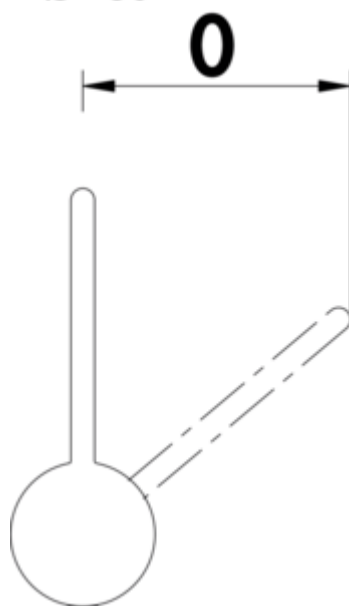

Wasserwerk Bendea

Product number: 5021326

Configuration: brushed-gold, high pressure

Configuration options

5021324 | stainless steel coloured, high pressure

5021325 | black matt, high pressure

5021326 | brushed-gold, high pressure

5021327 | graphite matt, high pressure

- ✓ Sink faucet
- ✓ high pressure
- ✓ with swivelling/pull-out outlet (can be switched to stream or shower)

Single lever faucet. With **swivelling/pull-out** outlet (can be switched to stream or shower), side lever, ceramic cartridge.

— energy-saving cold start function

— swivel range 360°

— drill Ø 35 mm

BELGAQUA

D **MADE IN GERMANY**

KERAMISCHE DICHUNG

[more infos...](#)

Technical data

Article type	Sink faucet	Beam type	Comfort beam Shower jet
Brand	Wasserwerk	Type of fitting	Single lever faucet
Number of handles	1	Operating pressure	high pressure
Height	450 mm	Width	50 mm
Outreach	235 mm	Certification	Belgaqua
Outlet	with swivelling/pull-out outlet (can be switched to stream or shower)	Swivel range handle	0 °
Discharge height	260 mm	Number of tap holes	1
Operating mode	Lever	Cartridge size	25 mm
Drilling diameter	35 mm	ECO function	energy-saving cold start function
Handle position	side lever	Convertible jet/shower	Yes
Cartridge with ceramic sealing discs	Yes	Length shower hose	1.500 mm
Swivel range outlet	360°	Connection hoses	500 mm