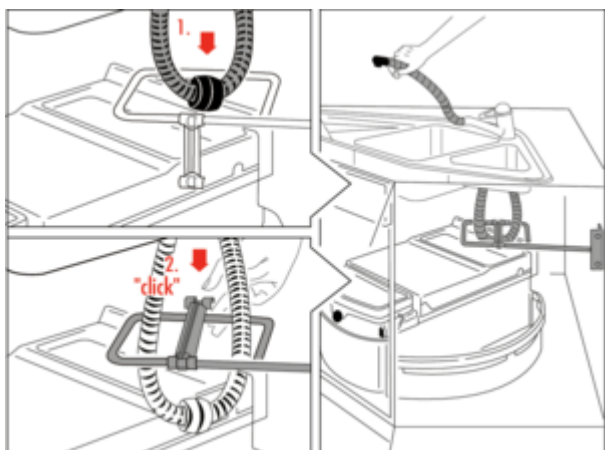

Rondo plus deflector for hoses with shower head

Product number: 8011175

Configuration: white

Configuration options

8011175 | white

✓ Accessory

For all common hose fittings with shower head.

- easy installation by screwing to the floor cupboard
- forced routing of the hose in the remaining free spaces, right, left, rear, top
- installed appliances are not impaired in their function
- metal yoke, powder coated with epoxy resin
- **optimal accessory for Rondo plus**

[more infos...](#)

Technical data

Article type	Accessory	Note	installed appliances are not impaired in their function
Material	metal, powder coated with epoxy resin	Suitable for	for all common hose fittings with shower head
Mounting/Fixing	cabinet wall		