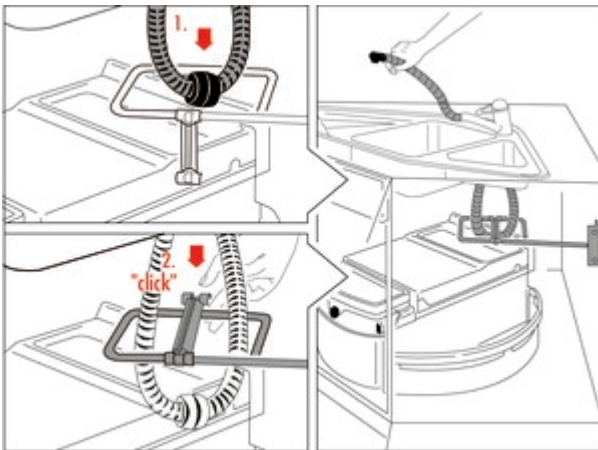

Rondo plus deflector for hoses with shower head

Product number: 8011175

Configuration: white

Configuration options

8011175 | white

✓ Accessory

For all common hose fittings with shower head.

- easy installation by screwing to the floor cupboard
- forced routing of the hose in the remaining free spaces, right, left, rear, top
- installed appliances are not impaired in their function
- metal yoke, powder coated with epoxy resin
- optimal accessory for Rondo plus

[more infos...](#)

Technical data

Article type	Accessory	Note	installed appliances are not impaired in their function
Material	metal, powder coated with epoxy resin	Suitable for	for all common hose fittings with shower head
Mounting/Fixing	cabinet wall		