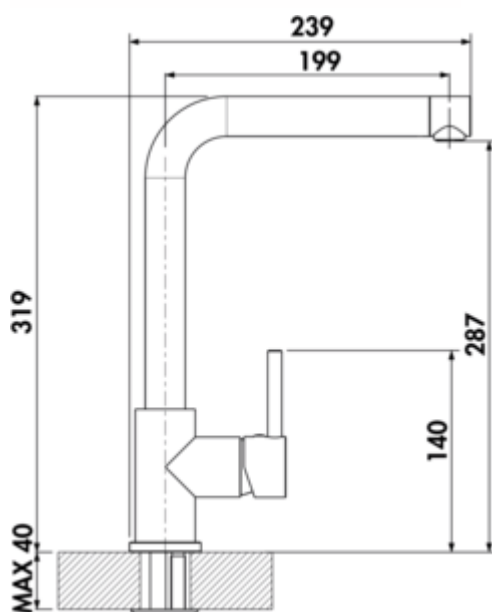

LINEA Arco 1

Product number: 5011259

Configuration: black matt, low pressure

Configuration options

- 5011250 | chrome, high pressure
- 5011251 | stainless steel finish, high pressure
- 5011254 | black matt, high pressure
- 5011255 | graphite, high pressure
- 5011257 | chrome, low pressure
- 5011258 | stainless steel finish, low pressure
- 5011259 | black matt, low pressure
- 5011260 | graphite, low pressure
- 5011270 | copper coloured, high pressure

- ✓ Sink faucet
- ✓ low pressure
- ✓ with swivelling outlet

Single lever faucet. With swivelling outlet, side lever, laminar aerator and ceramic cartridge.

- swivel range 360°
- drill Ø 35 mm
- corresponds to the German and European drinking water regulation/directive

BELGAQUA

[more infos...](#)

Technical data

Article type	Sink faucet	Type of fitting	Single lever faucet
Brand	LINEA	Operating pressure	low pressure
Number of handles	1	Material	brass
Total installation height	319 mm	Surface/coating	powder coated
Height	319 mm	Worktop thickness	40 mm
Outreach	199 mm	Number of tap holes	1
Outlet	with swivelling outlet	Cartridge size	35 mm
Discharge height	287 mm	Flow rate at 3 bar (cold)	7,2 l/min
Operating mode	Lever	Flow rate at 3 bar (hot)	7,18 l/min
Drilling diameter	35 mm	Flow rate at 3 bar (mix)	8,53 l/min
Handle position	side lever	Connection type	G 3/8" F
Cartridge with ceramic sealing discs	Yes	Connection size	DN 15
Swivel range outlet	360°	Connection hoses	450 mm