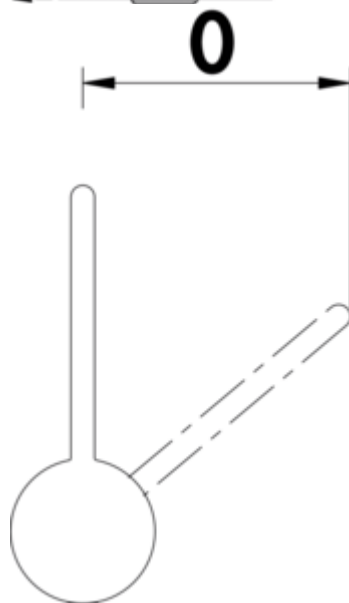

LINEA Arco 1

Product number: 5011259

Configuration: black matt, low pressure

Configuration options

- 5011250 | chrome, high pressure
- 5011251 | stainless steel finish, high pressure
- 5011254 | black matt, high pressure
- 5011255 | graphite, high pressure
- 5011257 | chrome, low pressure
- 5011258 | stainless steel finish, low pressure
- 5011259 | black matt, low pressure
- 5011260 | graphite, low pressure
- 5011270 | copper coloured, high pressure

- ✓ Sink faucet
- ✓ low pressure
- ✓ with swivelling outlet

Single lever faucet. With swivelling outlet, side lever, laminar aerator and ceramic cartridge.

- swivel range 360°
- drill Ø 35 mm
- corresponds to the German and European drinking water regulation/directive

BELGAQUA

[more infos...](#)

Technical data

Article type	Sink faucet	Type of fitting	Single lever faucet
Brand	LINEA	Operating pressure	low pressure
Number of handles	1	Material	brass
Total installation height	319 mm	Surface/coating	powder coated
Height	319 mm	Worktop thickness	40 mm
Outreach	199 mm	Number of tap holes	1
Outlet	with swivelling outlet	Cartridge size	35 mm
Discharge height	287 mm	Flow rate at 3 bar (cold)	7,2 l/min
Operating mode	Lever	Flow rate at 3 bar (hot)	7,18 l/min
Drilling diameter	35 mm	Flow rate at 3 bar (mix)	8,53 l/min
Handle position	side lever	Connection type	G 3/8" F
Cartridge with ceramic sealing discs	Yes	Connection size	DN 15
Swivel range outlet	360°	Connection hoses	450 mm