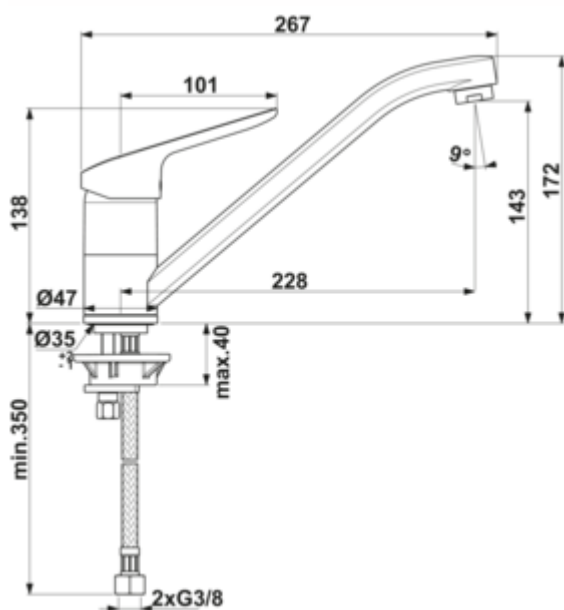

## Ideal Standard Ceraflex 1

Product number: 5024160

Configuration: chrome, high pressure

### Configuration options

5024160 | chrome, high pressure

5024161 | chrome, low pressure

- ✓ Sink faucet
- ✓ high pressure
- ✓ with swivelling outlet

Single lever faucet. With swivelling outlet and ceramic cartridge.

— swivel range 360°

— drill Ø 35 mm

German  
Engineering

[more infos...](#)

### Technical data

Article type	Sink faucet	Cartridge with ceramic sealing discs	Yes
Brand	Ideal Standard	Swivel range outlet	360°
Number of handles	1	Type of fitting	Single lever faucet
Total installation height	172 mm	Operating pressure	high pressure
Height	172 mm	Width	47 mm
Outreach	228 mm	Material	brass
Outlet	with swivelling outlet	Worktop thickness	40 mm
Discharge height	143 mm	Number of tap holes	1
Operating mode	Lever	Temperature limiter/scald protection	Yes
Drilling diameter	35 mm	Angle of inclination of aerator	9 °
Handle position	top	Flow rate at 3 bar (cold)	9 l/min
Lever length	101 mm		