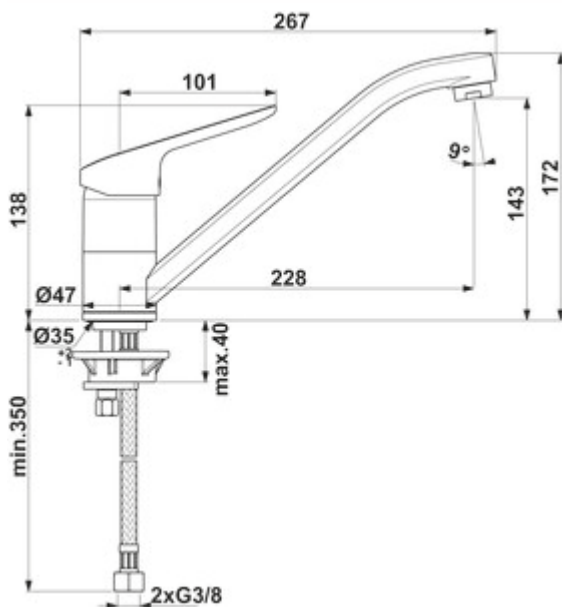

## Ideal Standard Ceraflex 1

Product number: 5024160

Configuration: chrome, high pressure

### Configuration options

5024160 | chrome, high pressure

5024161 | chrome, low pressure

- ✓ Sink faucet
- ✓ high pressure
- ✓ Swivelling

Single lever faucet. With swivelling outlet and ceramic cartridge.

— swivel range 360°

— drill Ø 35 mm

German  
Engineering

[more infos...](#)

### Technical data

Article type	Sink faucet	Cartridge with ceramic sealing discs	Yes
Brand	Ideal Standard	Swivel range outlet	360°
Number of handles	1	Factory customer service	Yes
Total installation height	172 mm	Type of fitting	Single lever faucet
Outreach	228 mm	Operating pressure	high pressure
Outlet	Swivelling	Width	47 mm
Discharge height	143 mm	Material	brass
Operating mode	Lever	Worktop thickness	40 mm
Drilling diameter	35 mm	Number of tap holes	1
Handle position	top	Temperature limiter/scald protection	Yes
Lever length	101 mm	Angle of inclination of aerator	9 °
Manufacturer's warranty	5 years manufacturer's warranty 10-year after-sales guarantee on spare parts	Flow rate at 3 bar (cold)	9 l/min