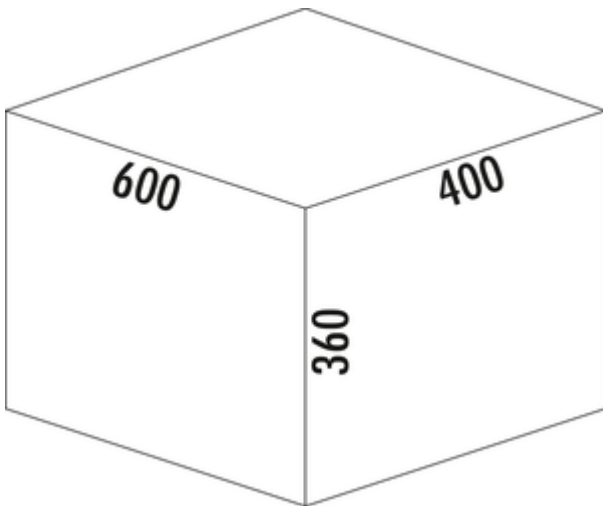

Cox[®] Base 360 S/600-3

Product number: 8012315

Configuration: with bio lid, light grey, H 360 mm

Configuration options

8012305 | without bio lid, light grey, H 360 mm

8012315 | with bio lid, light grey, H 360 mm

8013305 | without bio lid, anthracite, H 360 mm

8013315 | with bio lid, anthracite, H 360 mm

- ✓ Front pull-out system
- ✓ full pull-out
- ✓ 42 l

With pull-out complete lid.

- guide rail depth 470 mm
- waste capacity 42 (2 x 10/1 x 22) l
- technology: full pull-out
- fitting: cabinet wall and front panel
- for 16/19 mm side walls
- **with soft retraction and damping**

[more infos...](#)

Technical data

Article type	Waste collection system	Total volume	42 l
Height	360 mm	Volume/content container 1	22 l
Width	600 mm	Volume/content container 2	10 l
Mounting/Fixing	cabinet wall front panel	Volume/content container 3	10 l
Installation_height_list	360 mm	Soft closing	Yes
Cabinet width	600 mm	Colour guide	silver
Shape	angular	Colour container lid	light grey/green
Installation depth	400 mm	Design	Front pull-out system
Material container	plastic	Volume/Content container	22/10/10
Colour total cover	silver	Organic lid	Yes
Cover	Yes	Retractable total cover	Yes
Lid type(s)	Complete lid	Guide rail depth	470 mm
Number of containers	3	Biode lid bucket sizes	10 l
Opening technology	full pull-out	Locking mechanism	With damper