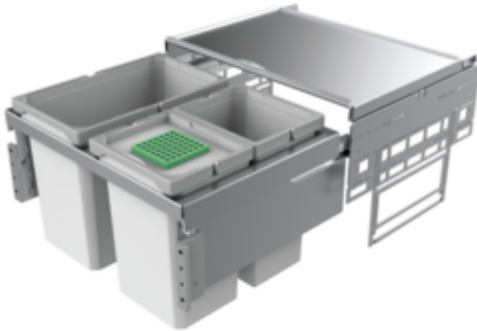

Cox[®] Base 360 S/600-3

Product number: 8012315

Configuration: with bio lid, light grey, H 360 mm

Configuration options

8012305 | without bio lid, light grey, H 360 mm

8012315 | with bio lid, light grey, H 360 mm

8013305 | without bio lid, anthracite, H 360 mm

8013315 | with bio lid, anthracite, H 360 mm

- ✓ Front pull-out system
- ✓ full pull-out
- ✓ 42 l

With pull-out complete lid.

- guide rail depth 470 mm
- waste capacity 42 (2 x 10/1 x 22) l
- technology: full pull-out
- fitting: cabinet wall and front panel
- for 16/19 mm side walls
- **with soft retraction and damping**

[more infos...](#)

Technical data

Article type	Waste collection system	Total volume	42 l
Height	360 mm	Volume/content container 1	22 l
Width	600 mm	Volume/content container 2	10 l
Mounting/Fixing	cabinet wall front panel	Volume/content container 3	10 l
Installation_height_list	360 mm	Soft closing	Yes
Cabinet width	600 mm	Colour guide	silver
Shape	angular	Colour container lid	light grey/green
Installation depth	400 mm	Design	Front pull-out system
Material container	plastic	Volume/Content container	22/10/10
Colour total cover	silver	Organic lid	Yes
Cover	Yes	Retractable total cover	Yes
Lid type(s)	Complete lid	Guide rail depth	470 mm
Number of containers	3	Biode lid bucket sizes	10 l
Opening technology	full pull-out	Locking mechanism	With damper

Spare Parts

8012320	Cox® system container, Single bucket, light grey, 10 liters
8013320	Cox® system container, Single bucket, anthracite, 10 liters
8012322	Cox® system container, Single bucket, light grey, 22 liters
8013322	Cox® system container, Single bucket, anthracite, 22 liters
8010146	Complete lid, Accessory, silver
8013146	Complete lid, Accessory, anthracite