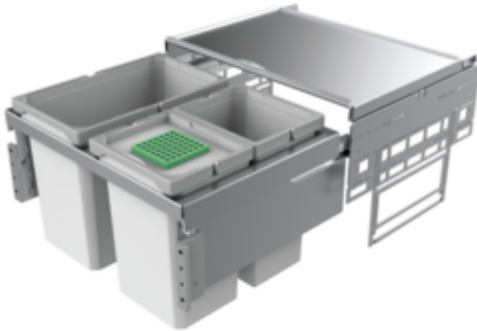

Cox® Base 360 S/600-3

Product number: 8012315

Configuration: with bio lid, light grey, H 360 mm

Configuration options

8012305 | without bio lid, light grey, H 360 mm

8012315 | with bio lid, light grey, H 360 mm

8013305 | without bio lid, anthracite, H 360 mm

8013315 | with bio lid, anthracite, H 360 mm

✓ Front pull-out system

✓ full pull-out

✓ 42 l

With pull-out complete lid.

— guide rail depth 470 mm

— waste capacity 42 (2 x 10/1 x 22) liters

— technology: full pull-out

— fitting: cabinet wall and front panel

— with soft retraction and damping

[more infos...](#)

Technical data

Article type	Waste collection system	Volume/content container 1	22 l
Height	360 mm	Volume/content container 2	10 l
Width	600 mm	Volume/content container 3	10 l
CE marking on the product	No	Soft closing	Yes
Mounting/Fixing	cabinet wall front panel	Colour guide	silver
Cabinet width	600 mm	Colour container lid	light grey/green
Shape	angular	Design	Front pull-out system
Material container	plastic	Volume/Content container	22/10/10
Colour total cover	silver	Organic lid	Yes
Cover	Yes	Retractable total cover	Yes
Lid type(s)	Complete lid	Guide rail depth	470 mm
Number of containers	3	Biode lid bucket sizes	10 l
Opening technology	full pull-out	Locking mechanism	With damper
Total volume	42 l		

Accessories

8011178	Bio-filter retrofitting set, Accessory, black
8011312	Bio-lid, Accessory, light grey, for 4/ 6/ 7/ 10/ 12.5 liters
8013312	Bio-lid, Accessory, anthracite, for 4/ 6/ 7/ 10/ 12.5 liters
8012368	Cox Cick-E [®] 600, Accessory, W 600 mm, dark grey/chrome matt
8012367	Cox Cick [®] , Accessory, dark grey/chrome matt