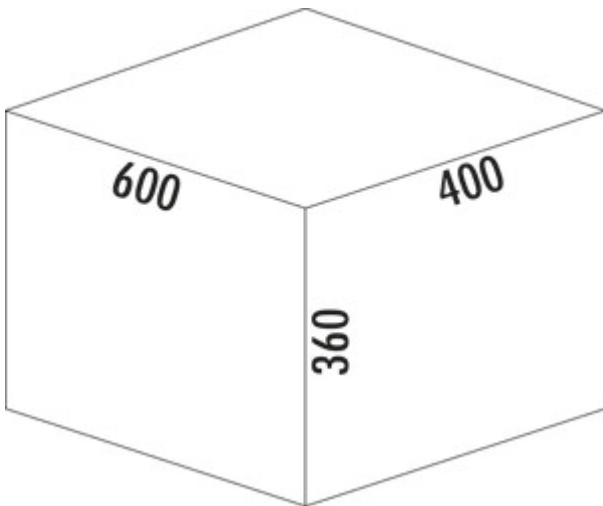

Cox® Base 360 S/600-3

Product number: 8012315

Configuration: with bio lid, light grey, H 360 mm

Configuration options

8012305 | without bio lid, light grey, H 360 mm

8012315 | with bio lid, light grey, H 360 mm

8013305 | without bio lid, anthracite, H 360 mm

8013315 | with bio lid, anthracite, H 360 mm

✓ Front pull-out system

✓ full pull-out

✓ 42 l

With pull-out complete lid.

— guide rail depth 470 mm

— waste capacity 42 (2 x 10/1 x 22) liters

— technology: full pull-out

— fitting: cabinet wall and front panel

— with soft retraction and damping

[more infos...](#)

Technical data

Article type	Waste collection system	Volume/content container 1	22 l
Height	360 mm	Volume/content container 2	10 l
Width	600 mm	Volume/content container 3	10 l
CE marking on the product	No	Soft closing	Yes
Mounting/Fixing	cabinet wall front panel	Colour guide	silver
Cabinet width	600 mm	Colour container lid	light grey/green
Shape	angular	Design	Front pull-out system
Material container	plastic	Volume/Content container	22/10/10
Colour total cover	silver	Organic lid	Yes
Cover	Yes	Retractable total cover	Yes
Lid type(s)	Complete lid	Guide rail depth	470 mm
Number of containers	3	Biode lid bucket sizes	10 l
Opening technology	full pull-out	Locking mechanism	With damper
Total volume	42 l		