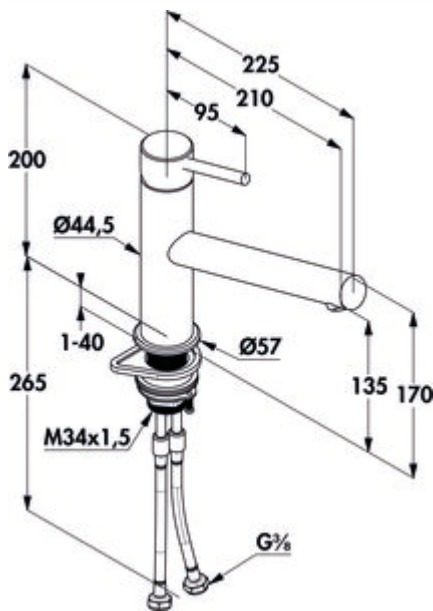

### Configuration options

5023124 | stainless steel, high pressure

- ✓ Sink faucet
- ✓ high pressure
- ✓ with swivelling outlet

Single lever mixer. With swivelling/pull-out outlet, laminar aerator and ceramic cartridge.

— swivel range 360°

— drill Ø 35 mm

[more infos...](#)

### Technical data

Article type	Sink faucet	Swivel range outlet	360°
Brand	Kludi	Beam type	Laminar beam
Number of handles	1	Type of fitting	Single lever faucet
Total installation height	215 mm	Operating pressure	high pressure
Outreach	210 mm	Width	44,5 mm
Outlet	with swivelling outlet	Surface/coating	brushed
Discharge height	135 mm	Worktop thickness	40 mm
Operating mode	Lever	Number of tap holes	1
Drilling diameter	35 mm	Anti-limestone jet regulator	Yes
Handle position	top	Angle of inclination of aerator	15 °
Lever length	95 mm	Flow rate at 3 bar (cold)	12 l/min
Cartridge with ceramic sealing discs	Yes		