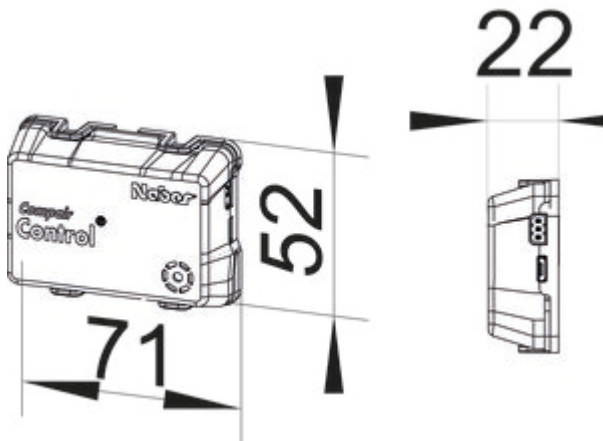

PRIME flow COMPAIR Control®

Product number: 4043081

Configuration: white

Configuration options

4043081 | white

✓ Exhaust air accessorie

Control unit for monitoring the filter in GREENflow. The filter load is determined as a function of the cooking behaviour and the necessity of filter regeneration is indicated acoustically.

- primary: 230 V, 50Hz, secondary: 5 V
- 1500 mm mains connection cable
- dimensions of the mains adapter (L x W x H): 58 x 29 x 69 mm
- connection values: 230 V/50 Hz
- 1 watt
- use of a GREENflow filter box in combination with GREENflow OMEGA filter
- controlled replacement intervals
- can be used for up to four filter boxes
- automatic reset when the filter is removed

[more infos...](#)

Technical data

Article type	Exhaust air accessorie	Note	controlled replacement intervals can be used for up to four filter boxes automatic reset when the filter is removed
Brand	PRIME flow	Certification	CE
Height	69 mm	Shape	angular
Width	29 mm	Length of the supply line (primary)	1.500 mm
Mains voltage	230 V	Ventilation system	COMPAIR PRIME flow®
Mounting/Fixing	plaatsing van een GREENflow filterbox in combinatie met GREENflow OMEGA-filter		