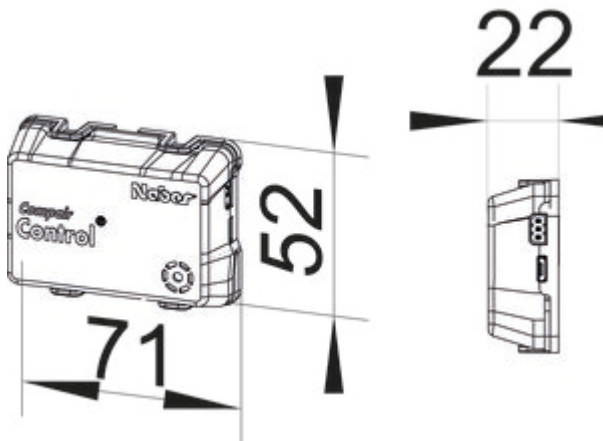

PRIME flow COMPAIR Control[®]

Product number: 4043081

Configuration: white

Configuration options

4043081 | white

✓ Exhaust air accessorie

Control unit for monitoring the filter in GREENflow. The filter load is determined as a function of the cooking behaviour and the necessity of filter regeneration is indicated acoustically.

- primary: 230 V, 50Hz, secondary: 5 V
- 1500 mm mains connection cable
- dimensions of the mains adapter (L x W x H): 58 x 29 x 69 mm
- connection values: 230 V/50 Hz
- 1 watt
- use of a GREENflow filter box in combination with GREENflow OMEGA filter
- controlled replacement intervals
- can be used for up to four filter boxes
- automatic reset when the filter is removed

[more infos...](#)

Technical data

Article type	Exhaust air accessorie	Note	controlled replacement intervals can be used for up to four filter boxes automatic reset when the filter is removed
Brand	PRIME flow	Certification	CE
Width	29 mm	Shape	angular
Mains voltage	230 V	Length of the supply line (primary)	1.500 mm
Mounting/Fixing	plaatsing van een GREENflow filterbox in combinatie met GREENflow OMEGA-filter	Ventilation system	COMPAIR PRIME flow [®]