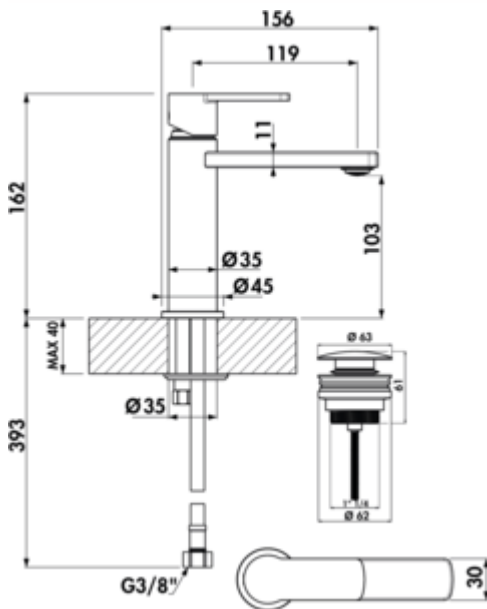

LINEA Glam 1 bathroom

Product number: 5011286

Configuration: black matt, high pressure

Configuration options

5011285 | chrome, high pressure

5011286 | black matt, high pressure

- ✓ Washbasin tap
- ✓ high pressure

Single lever faucet. With ceramic cartridge. With drain fitting Klick-Komfort (without spill-over).

— drill Ø 35 mm

BELGAQUA

[more infos...](#)

Technical data

Article type	Washbasin tap	Operating pressure	high pressure
Brand	LINEA	Width	45 mm
Number of handles	1	Material	brass
Total installation height	162 mm	Surface/coating	powder coated
Height	162 mm	Worktop thickness	40 mm
Outreach	119 mm	Exceter fitting	With drain fitting Klick-Komfort (without spill-over)
Discharge height	103 mm	Number of tap holes	1
Operating mode	Lever	Flow rate at 3 bar (cold)	8,48 l/min
Drilling diameter	35 mm	Connection type	G 3/8" F
Handle position	top	Connection size	DN 15
Cartridge with ceramic sealing discs	Yes	Connection hoses	450 mm 390 mm (usable for connection to angle valves)
Type of fitting	Single lever faucet		