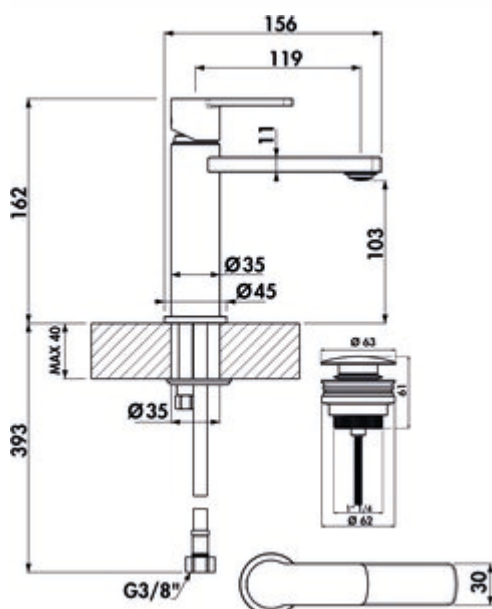

LINEA Glam 1 bathroom

Product number: 5011286

Configuration: black matt, high pressure

Configuration options

5011285 | chrome, high pressure

5011286 | black matt, high pressure

✓ Washbasin tap

✓ high pressure

Single lever faucet. With ceramic cartridge. With drain fitting Klick-Komfort (without spill-over).

— drill \varnothing 35 mm

BELGAQUA

[more infos...](#)

Technical data

Article type	Washbasin tap	Operating pressure	high pressure
Brand	LINEA	Width	45 mm
Number of handles	1	Material	brass
Total installation height	162 mm	Surface/coating	powder coated
Outreach	119 mm	Worktop thickness	40 mm
Discharge height	103 mm	Exceter fitting	With drain fitting Klick-Komfort (without spill-over)
Operating mode	Lever	Number of tap holes	1
Drilling diameter	35 mm	Flow rate at 3 bar (cold)	8,48 l/min
Handle position	top	Connection type	G 3/8" F
Cartridge with ceramic sealing discs	Yes	Connection size	DN 15
Type of fitting	Single lever faucet	Connection hoses	450 mm 390 mm (usable for connection to angle valves)