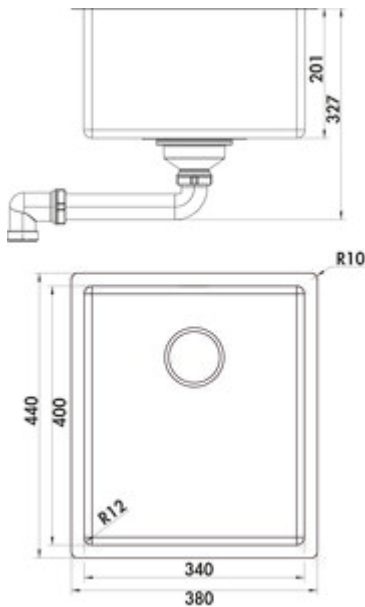

Corno Piu PFU2

Product number: 1041133

Configuration: set (sink and Mio 3 faucet)

Configuration options

1013124 | stainless steel

1041133 | set (sink and Mio 3 faucet)

- ✓ Built-in sink
- ✓ Flush mounted sink
- ✓ Sub-structure bowl

Built-in/sub-structure sink. Single bowl. 3½" drain and spill-over fitting with basket strainer valve flush with the bottom. When using the mounting brackets supplied, the installation width required increases by approx. 30 mm per side in case of the sub-structure sink.

Flat edge: also suitable for flush installation

— suitable for worktop thicknesses from 10–40 mm (built-in sink) and 20 mm (sub-structure sink)

— cut-out dimensions ca. 370 x 430 mm (built-in sink)

— cut-out dimensions ca. 340 x 400 mm (substructure sink)

[more infos...](#)

Technical data

Article type	Sink	Main sink width	340 mm
Width	380 mm	Height main sink	201 mm
Material	stainless steel	Depth main sink	400 mm
Note	when using the mounting brackets supplied, the installation width required increases by approx. 30 mm per side in case of the sub-structure sink	Flushing radius (R)	10
Cabinet width	450 mm	Maximum worktop material thickness	40 mm
Cut-out dimension	approx. 370 x 430 mm (built-in sink) approx. 340 x 400 mm (substructure sink)	Material thickness worktop minimum	10 mm
Worktop thickness	The sinks are suitable for worktop thicknesses from 10–40 mm (built-in sink) and from 20 mm (sub-structure sink)	Armature bench	No
Excenter fitting	Drain and spill-over fitting	Number of sinks	1 main sink
Valve type	3 1/2" flush bottom strainer basket valve	Number of overflow points	1
Overflow	Overflow in the main basin	Sound insulation	Yes
Installation variant	Built-in sink Flush mounted sink Sub-structure bowl	Pelvic inner radius (R)	12