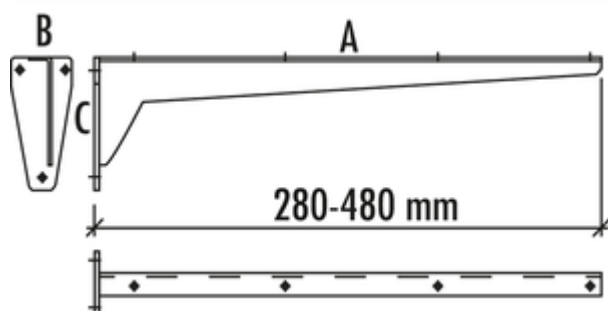

Console rigid

Product number: 3021085

Configuration: A 280, W 53, C 100 mm

Configuration options

3021085 | A 280, W 53, C 100 mm

3021086 | A 330, W 53, C 100 mm

3021087 | A 380, W 65, C 130 mm

3021088 | A 480, W 65, C 130 mm

✓ Console

Sturdy sheet-metal construction. Shelf support with welded mounting plate.

— primed in grey

— load-bearing capacity ca. 75 kg

[more infos...](#)

Technical data

Article type	Console	Width	280 mm
Height	100 mm	Carrying capacity	ca. 75 kg