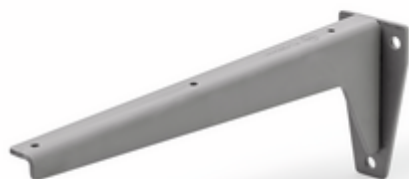

Console rigid

Product number: 3021085

Configuration: A 280, W 53, C 100 mm

Configuration options

3021085 | A 280, W 53, C 100 mm

3021086 | A 330, W 53, C 100 mm

3021087 | A 380, W 65, C 130 mm

3021088 | A 480, W 65, C 130 mm

✓ Console

Sturdy sheet-metal construction. Shelf support with welded mounting plate.

— primed in grey

— load-bearing capacity ca. 75 kg

[more infos...](#)

Technical data

Article type	Console	Width	280 mm
Height	100 mm	Carrying capacity	ca. 75 kg