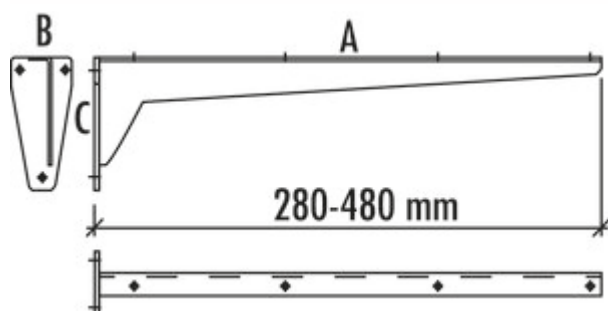

## Console rigid

Product number: 3021085

Configuration: A 280, W 53, C 100 mm

### Configuration options

3021085 | A 280, W 53, C 100 mm

3021086 | A 330, W 53, C 100 mm

3021087 | A 380, W 65, C 130 mm

3021088 | A 480, W 65, C 130 mm

### ✓ Console

Sturdy sheet-metal construction. Shelf support with welded mounting plate.

— primed in grey

— load-bearing capacity ca. 75 kg

[more infos...](#)

### Technical data

|              |         |                   |           |
|--------------|---------|-------------------|-----------|
| Article type | Console | Carrying capacity | ca. 75 kg |
| Width        | 280 mm  |                   |           |