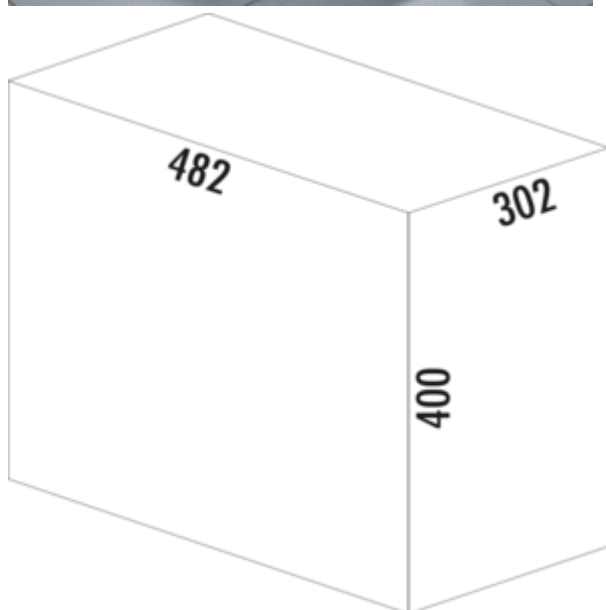

Tandem 7 K

Product number: 8011034

Configuration: light grey

Configuration options

8011034 | light grey

- ✓ Pull-out technology for rotating doors
- ✓ full pull-out
- ✓ 30 l
- incl. dustpan set
- waste capacity 30 (2 x 15) liters
- technology: full pull-out
- fitting: cabinet bottom

[more infos...](#)

Technical data

Article type	Waste collection system	Cover	Yes
Height	400 mm	Lid type(s)	Complete lid
Width	302 mm	Number of containers	2
Mounting/Fixing	cabinet bottom	Opening technology	full pull-out
Cabinet width	400 mm	Total volume	30 l
Shape	angular	Volume/content container 1	15 l
More parts	dustpan and brush set	Volume/content container 2	15 l
Material lid	plastic	Colour guide	silver
Material container	plastic	Design	Pull-out technology for rotating doors
Colour total cover	light grey	Volume/Content container	15/15