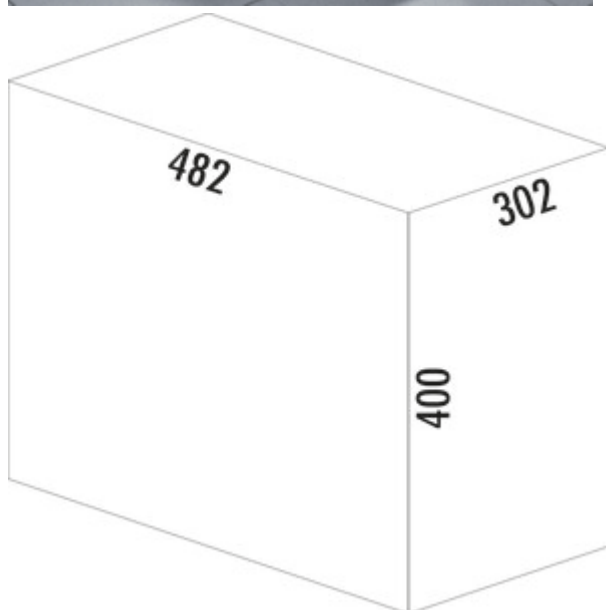

Tandem 7 K

Product number: 8011034

Configuration: light grey

Configuration options

8011034 | light grey

- ✓ Pull-out technology for rotating doors
- ✓ full pull-out
- ✓ 30 l
- incl. dustpan set
- waste capacity 30 (2 x 15) liters
- technology: full pull-out
- fitting: cabinet bottom

[more infos...](#)

Technical data

Article type	Waste collection system	Cover	Yes
Height	400 mm	Lid type(s)	Complete lid
Width	302 mm	Number of containers	2
Mounting/Fixing	cabinet bottom	Opening technology	full pull-out
Cabinet width	400 mm	Total volume	30 l
Shape	angular	Volume/content container 1	15 l
More parts	dustpan and brush set	Volume/content container 2	15 l
Material lid	plastic	Colour guide	silver
Material container	plastic	Design	Pull-out technology for rotating doors
Colour total cover	light grey	Volume/Content container	15/15