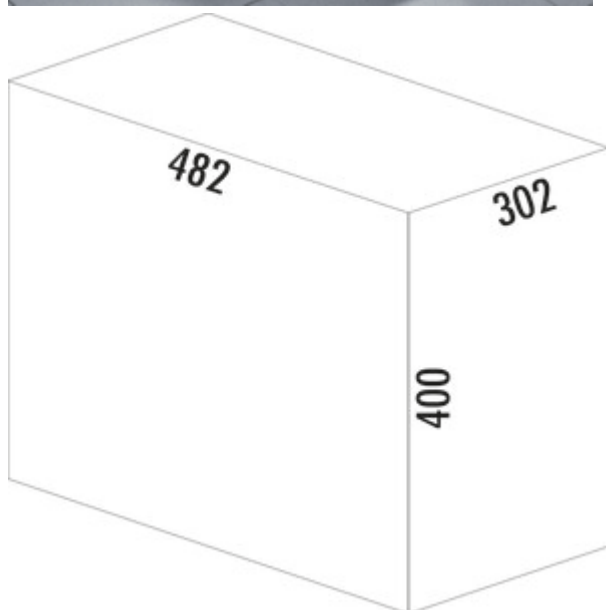

Tandem 7 K

Product number: 8011034

Configuration: light grey

Configuration options

8011034 | light grey

- ✓ Pull-out technology for rotating doors
- ✓ full pull-out
- ✓ 30 l
- incl. dustpan set
- waste capacity 30 (2 x 15) liters
- technology: full pull-out
- fitting: cabinet bottom

[more infos...](#)

Technical data

Article type	Waste collection system	Lid type(s)	Complete lid
Width	302 mm	Number of containers	2
Mounting/Fixing	cabinet bottom	Opening technology	full pull-out
Cabinet width	400 mm	Total volume	30 l
Shape	angular	Volume/content container 1	15 l
More parts	dustpan and brush set	Volume/content container 2	15 l
Material lid	plastic	Colour guide	silver
Material container	plastic	Design	Pull-out technology for rotating doors
Colour total cover	light grey	Volume/Content container	15/15
Cover	Yes		