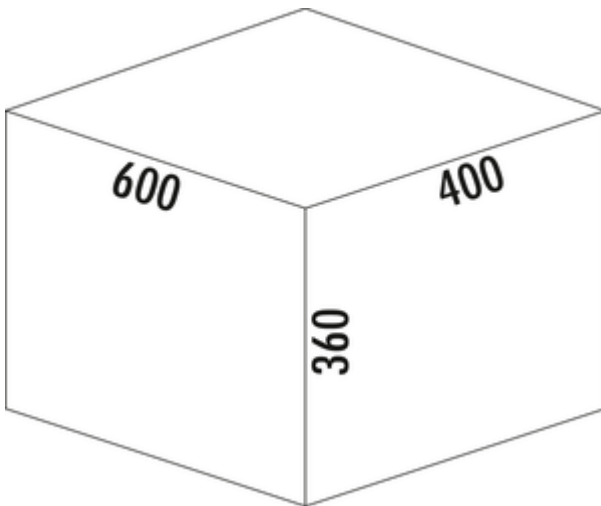

Cox[®] Base 360 S/600-3

Product number: 8013315

Configuration: with bio lid, anthracite, H 360 mm

Configuration options

8012305 | without bio lid, light grey, H 360 mm

8012315 | with bio lid, light grey, H 360 mm

8013305 | without bio lid, anthracite, H 360 mm

8013315 | with bio lid, anthracite, H 360 mm

✓ Front pull-out system

✓ full pull-out

✓ 42 l

With pull-out complete lid.

— guide rail depth 470 mm

— waste capacity 42 (2 x 10/1 x 22) l

— technology: full pull-out

— fitting: cabinet wall and front panel

— for 16/19 mm side walls

— **with soft retraction and damping**

[more infos...](#)

Technical data

Article type	Waste collection system	Total volume	42 l
Height	360 mm	Volume/content container 1	22 l
Width	600 mm	Volume/content container 2	10 l
Mounting/Fixing	cabinet wall front panel	Volume/content container 3	10 l
Installation_height_list	360 mm	Soft closing	Yes
Cabinet width	600 mm	Colour container lid	anthracite/green
Shape	angular	Design	Front pull-out system
Installation depth	400 mm	Volume/Content container	10/10/22
Material container	plastic	Organic lid	Yes
Cover	Yes	Retractable total cover	Yes
Lid type(s)	Complete lid	Guide rail depth	470 mm
Number of containers	3	Biode lid bucket sizes	10 l
Opening technology	full pull-out	Locking mechanism	With damper