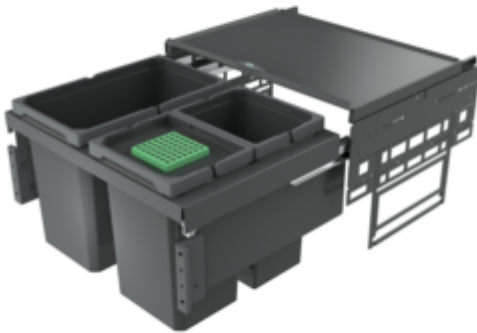

Cox[®] Base 360 S/600-3

Product number: 8013315

Configuration: with bio lid, anthracite, H 360 mm

Configuration options

8012305 | without bio lid, light grey, H 360 mm

8012315 | with bio lid, light grey, H 360 mm

8013305 | without bio lid, anthracite, H 360 mm

8013315 | with bio lid, anthracite, H 360 mm

✓ Front pull-out system

✓ full pull-out

✓ 42 l

With pull-out complete lid.

— guide rail depth 470 mm

— waste capacity 42 (2 x 10/1 x 22) l

— technology: full pull-out

— fitting: cabinet wall and front panel

— for 16/19 mm side walls

— **with soft retraction and damping**

[more infos...](#)

Technical data

Article type	Waste collection system	Total volume	42 l
Height	360 mm	Volume/content container 1	22 l
Width	600 mm	Volume/content container 2	10 l
Mounting/Fixing	cabinet wall front panel	Volume/content container 3	10 l
Installation_height_list	360 mm	Soft closing	Yes
Cabinet width	600 mm	Colour container lid	anthracite/green
Shape	angular	Design	Front pull-out system
Installation depth	400 mm	Volume/Content container	10/10/22
Material container	plastic	Organic lid	Yes
Cover	Yes	Retractable total cover	Yes
Lid type(s)	Complete lid	Guide rail depth	470 mm
Number of containers	3	Biode lid bucket sizes	10 l
Opening technology	full pull-out	Locking mechanism	With damper

Spare Parts

8012320	Cox® system container, Single bucket, light grey, 10 liters
8013320	Cox® system container, Single bucket, anthracite, 10 liters
8012322	Cox® system container, Single bucket, light grey, 22 liters
8013322	Cox® system container, Single bucket, anthracite, 22 liters
8010146	Complete lid, Accessory, silver
8013146	Complete lid, Accessory, anthracite