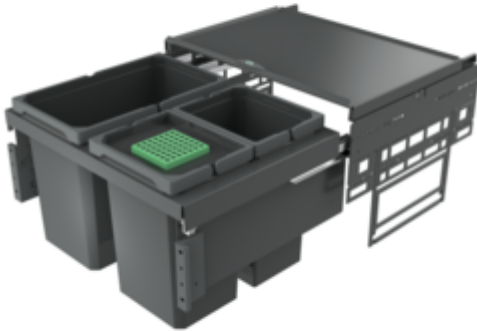

Cox[®] Base 360 S/600-3

Product number: 8013315

Configuration: with bio lid, anthracite, H 360 mm

Configuration options

8012305 | without bio lid, light grey, H 360 mm

8012315 | with bio lid, light grey, H 360 mm

8013305 | without bio lid, anthracite, H 360 mm

8013315 | with bio lid, anthracite, H 360 mm

- ✓ Front pull-out system
- ✓ full pull-out
- ✓ 42 l

With pull-out complete lid.

- guide rail depth 470 mm
- waste capacity 42 (2 x 10/1 x 22) liters
- technology: full pull-out
- fitting: cabinet wall and front panel
- with soft retraction and damping

[more infos...](#)

Technical data

Article type	Waste collection system	Volume/content container 1	22 l
Height	360 mm	Volume/content container 2	10 l
Width	600 mm	Volume/content container 3	10 l
CE marking on the product	No	Soft closing	Yes
Mounting/Fixing	cabinet wall front panel	Colour container lid	anthracite/green
Cabinet width	600 mm	Design	Front pull-out system
Shape	angular	Volume/Content container	10/10/22
Material container	plastic	Organic lid	Yes
Cover	Yes	Retractable total cover	Yes
Lid type(s)	Complete lid	Guide rail depth	470 mm
Number of containers	3	Biode lid bucket sizes	10 l
Opening technology	full pull-out	Locking mechanism	With damper
Total volume	42 l		

Accessories

8011178	Bio-filter retrofitting set, Accessory, black
8011312	Bio-lid, Accessory, light grey, for 4/ 6/ 7/ 10/ 12.5 liters
8013312	Bio-lid, Accessory, anthracite, for 4/ 6/ 7/ 10/ 12.5 liters
8012368	Cox Cick-E [®] 600, Accessory, W 600 mm, dark grey/chrome matt
8012367	Cox Cick [®] , Accessory, dark grey/chrome matt