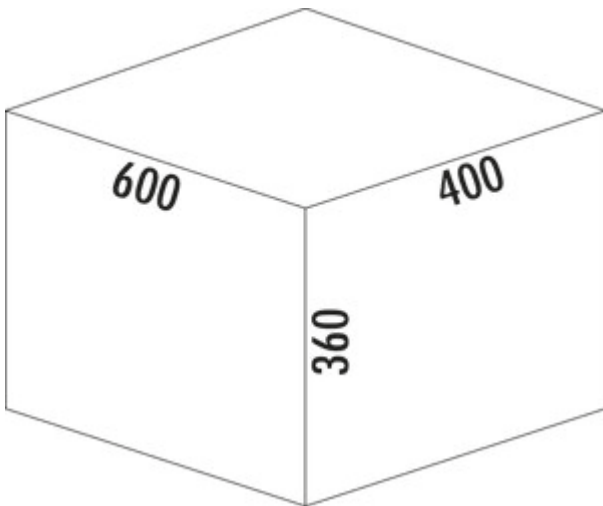

Cox[®] Base 360 S/600-3

Product number: 8013315

Configuration: with bio lid, anthracite, H 360 mm

Configuration options

8012305 | without bio lid, light grey, H 360 mm

8012315 | with bio lid, light grey, H 360 mm

8013305 | without bio lid, anthracite, H 360 mm

8013315 | with bio lid, anthracite, H 360 mm

- ✓ Front pull-out system
- ✓ full pull-out
- ✓ 42 l

With pull-out complete lid.

- guide rail depth 470 mm
- waste capacity 42 (2 x 10/1 x 22) liters
- technology: full pull-out
- fitting: cabinet wall and front panel
- with soft retraction and damping

[more infos...](#)

Technical data

Article type	Waste collection system	Volume/content container 1	22 l
Height	360 mm	Volume/content container 2	10 l
Width	600 mm	Volume/content container 3	10 l
CE marking on the product	No	Soft closing	Yes
Mounting/Fixing	cabinet wall front panel	Colour container lid	anthracite/green
Cabinet width	600 mm	Design	Front pull-out system
Shape	angular	Volume/Content container	10/10/22
Material container	plastic	Organic lid	Yes
Cover	Yes	Retractable total cover	Yes
Lid type(s)	Complete lid	Guide rail depth	470 mm
Number of containers	3	Biode lid bucket sizes	10 l
Opening technology	full pull-out	Locking mechanism	With damper
Total volume	42 l		