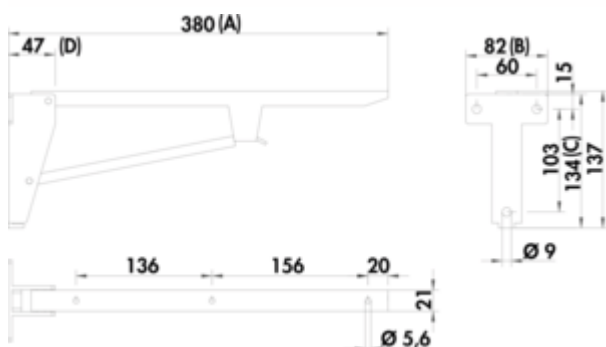

Folding console

Product number: 3021094

Configuration: A 480, W 82, C 152, D 50 mm

Configuration options

3021093 | A 380, W 82, C 134, D 50 mm

3021094 | A 480, W 82, C 152, D 50 mm

3021095 | A 580, W 82, C 178, D 50 mm

✓ Console

✓ Material: steel

Robust steel construction. When opened, the folding console automatically engages and may be disengaged just as easily by lifting the locking arm.

— primed in grey

— load-bearing capacity ca. 75 kg

[more infos...](#)

Technical data

Article type	Console	Properties	Foldable
Height	50 - 152 mm	Note	When opened, the folding console automatically engages and may be disengaged just as easily by lifting the locking arm
Width	480 mm	With mounting plate	Yes
Material	steel	Carrying capacity	ca. 75 kg

Dimensional sketch (PDF)