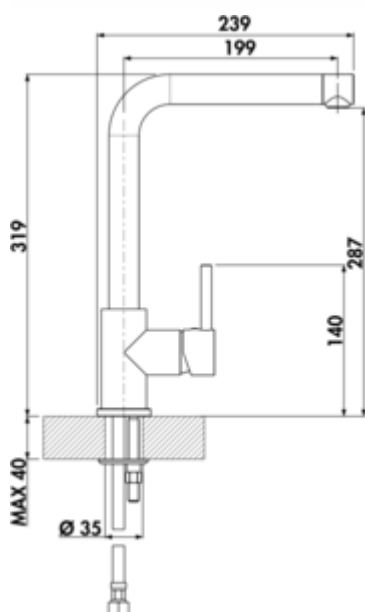

LINEA Gramix 1 high pressure faucet

Product number: 1100406

Configuration: granite concrete

Configuration options

1100401 | granite nero
 1100402 | granite espresso
 1100403 | granite metallico
 1100405 | granite magnolia
 1100406 | granite concrete
 1100407 | graniete lava
 1100408 | granit nero assoluto

- ✓ Sink faucet
- ✓ high pressure
- ✓ with swivelling outlet

Single lever faucet. With swivelling outlet, side lever and ceramic cartridge

with laminar jet regulator. — swivel range 360°

— drill Ø 35 mm

BELGAQUA

[more infos...](#)

Technical data

Article type	Sink faucet	Handle position	side lever
Brand	LINEA	Cartridge with ceramic sealing discs	Yes
Number of handles	1	Swivel range outlet	360°
Total installation height	319 mm	Beam type	Laminar beam
Height	319 mm	Type of fitting	Single lever faucet
Outreach	199 mm	Operating pressure	high pressure
Outlet	with swivelling outlet	Material	brass
Discharge height	287 mm	Worktop thickness	40 mm
Operating mode	Lever	Number of tap holes	1
Drilling diameter	35 mm	Minimum distance wall to centre tap hole	0 mm