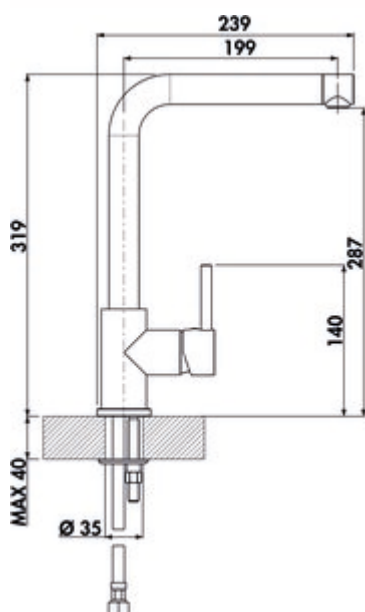

LINEA Gramix 1 high pressure faucet

Product number: 1100406

Configuration: granite concrete

Configuration options

1100401 | granite nero
 1100402 | granite espresso
 1100403 | granite metallico
 1100405 | granite magnolia
 1100406 | granite concrete
 1100407 | graniete lava
 1100408 | granit nero assoluto

- ✓ Sink faucet
- ✓ high pressure
- ✓ Swivelling

Single lever faucet. With swivelling outlet, side lever and ceramic cartridge with laminar jet regulator. — swivel range 360°

— drill Ø 35 mm

BELGAQUA

[more infos...](#)

Technical data

Article type	Sink faucet	Cartridge with ceramic sealing discs	Yes
Brand	LINEA	Swivel range outlet	360°
Number of handles	1	Beam type	Laminar beam
Total installation height	319 mm	Kundendienst	Your claim to customer service during the warranty period will be settled individually by agreement.
Outreach	199 mm	Type of fitting	Single lever faucet
Outlet	Swivelling	Operating pressure	high pressure
Discharge height	287 mm	Material	brass
Operating mode	Lever	Worktop thickness	40 mm
Drilling diameter	35 mm	Number of tap holes	1
Handle position	right	Spring-guided hose shower	No
Warranty	2-year Naber warranty (except for wear parts); the general warranty conditions of Naber GmbH apply.	Minimum distance wall to centre tap hole	0 mm