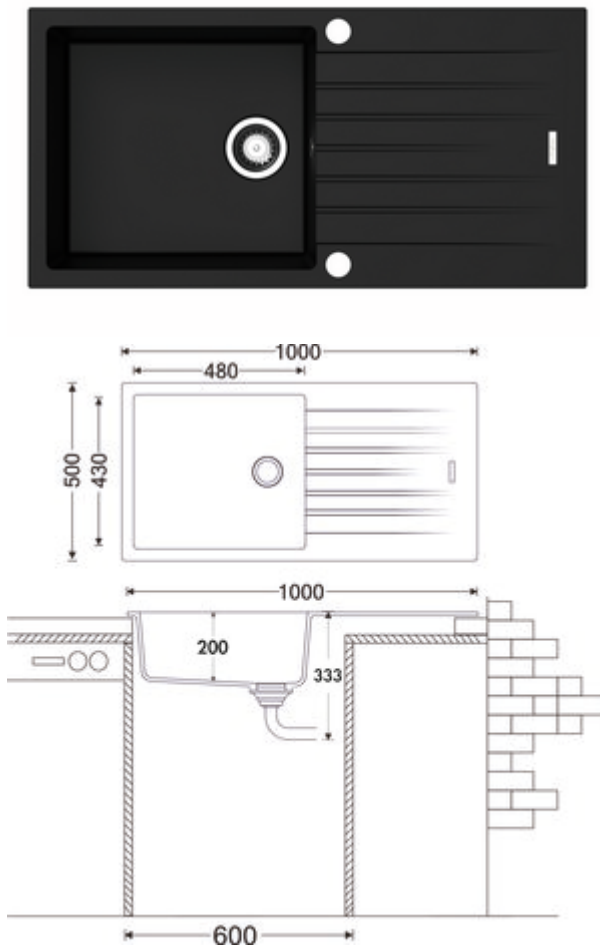

Angola 100 L

Product number: 1106038

Configuration: granite nero assoluto

Configuration options

- 1106031 | granite nero
- 1106032 | granite espresso
- 1106033 | granite metallico
- 1106035 | granite magnolia
- 1106036 | granite concrete
- 1106037 | granite lava
- 1106038 | granite nero assoluto

- ✓ Built-in sink
- ✓ Composite
- ✓ Eccentric set, chrome-plated

Built-in sink. Composite, with large bowl and draining surface, reversible. 3½" basket strainer valve flush with rotational excenter fitting, chrome plated.

- pre-drilled on both sides
- suitable for worktop thicknesses from 22 mm to 44 mm
- cut-out dimensions ca. 980 x 480 mm
- can also be used in combination with hot water fittings (+/-100 °C)

[more infos...](#)

Technical data

Article type	Sink	Depth main sink	430 mm
Width	1.000 mm	Maximum worktop material thickness	44 mm
Material	Composite	Material thickness worktop minimum	22 mm
Cabinet width	600 mm	Number of tap holes	1
Suitable for	can also be used in combination with hot water fittings (+/-100 °C)	Armature bench	Yes
Cut-out dimension	approx. 980 x 480 mm	Number of holes	2
Excenter fitting	Eccentric set, chrome-plated	Note fitting bore	pre-drilled
Valve type	3½" basket strainer valve flush	Arrangement sinks	Reversible
Overflow	Overflow in the main basin	Number of sinks	1 main sink
Installation variant	Built-in sink	Number of overflow points	1
Main sink width	480 mm	Draining board	With ribbed draining surface
Height main sink	200 mm	Garnish actuation	Chrome-plated rotary eccentric