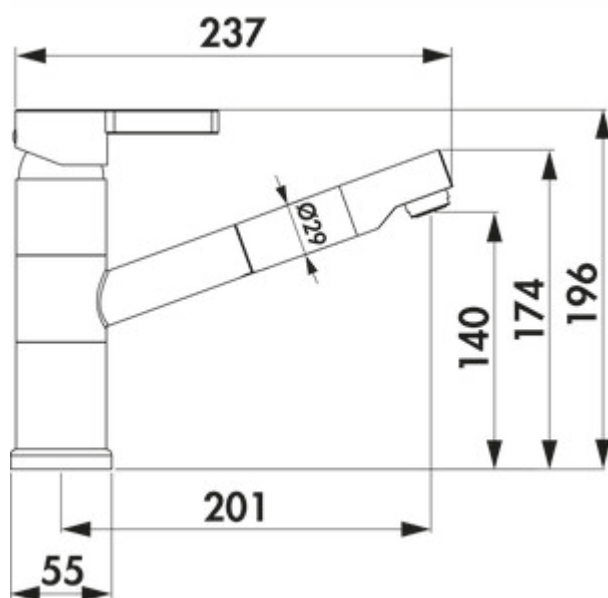

Wasserwerk Lastra 2

Product number: 5021312

Configuration: stainless steel coloured, high pressure

Configuration options

5021311 | chrome, high pressure

5021312 | stainless steel coloured, high pressure

- ✓ Sink faucet
- ✓ high pressure
- ✓ Swivelling

Single lever faucet. With swivelling/pullout outlet, ceramic cartridge and scald protection.

- swivel range 90°
- drill Ø 35 mm
- corresponds to the German and European drinking water regulation/directive

BELGAQUA

D **MADE IN GERMANY**

KERAMISCHE DICHTUNG

[more infos...](#)

Technical data

Article type	Sink faucet	Swivel range outlet	90°
Brand	Wasserwerk	Factory customer service	Factory customer service in Germany, Austria and the Netherlands
Number of handles	1	Type of fitting	Single lever faucet
Total installation height	196 mm	Operating pressure	high pressure
Outreach	201 mm	Width	55 mm
Outlet	Swivelling Extractable	Material	brass
Discharge height	140 mm	Number of tap holes	1
Operating mode	Lever	Hoses preassembled	Yes
Drilling diameter	35 mm	Temperature limiter/scald protection	Yes
Handle position	top	Spring-guided hose shower	No
Manufacturer's warranty	10 years manufacturer's warranty (except on wearing parts) 15-year after-sales guarantee on spare parts	Aerated aerator	Yes
Cartridge with ceramic sealing discs	Yes	Flow rate at 3 bar (cold)	7,1 l/min