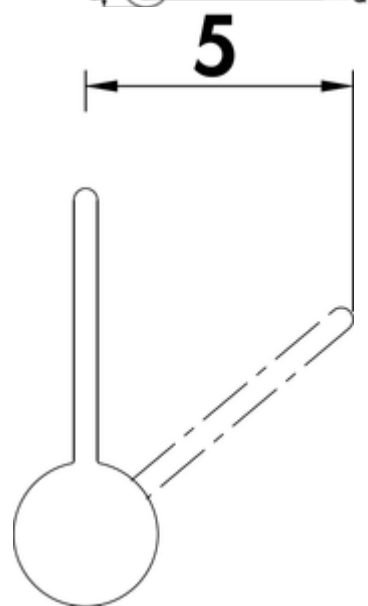

LINEA Sottile 2 bathroom

Product number: 5011296

Configuration: black matt, high pressure

Configuration options

5011295 | chrome, high pressure

5011296 | black matt, high pressure

- ✓ Washbasin tap
- ✓ high pressure

Single lever faucet. With ceramic cartridge. With drain fitting Klick-Komfort.

Particularly suitable for use with top mounted washbasins.

— swivel range 360°

— drill \varnothing 35 mm

BELGAQUA

[more infos...](#)

Technical data

Article type	Washbasin tap	Suitable for	Particularly suitable for use with top-mounted washbasins
Brand	LINEA	Surface/coating	powder coated
Number of handles	1	Worktop thickness	40 mm
Total installation height	297 mm	Swivel range handle	360 °
Height	297 mm	Excenter fitting	With drain fitting Klick-Komfort (without spill-over)
Outreach	186 mm	Number of tap holes	1
Discharge height	181 mm	Cartridge size	25 mm
Operating mode	Lever	Minimum distance wall to centre tap hole	5 mm
Drilling diameter	35 mm	Angle of inclination of aerator	15 °
Handle position	side lever	Flow rate at 3 bar (cold)	6,4 l/min
Cartridge with ceramic sealing discs	Yes	Flow rate at 3 bar (hot)	6,52 l/min
Type of fitting	Single lever faucet	Flow rate at 3 bar (spray mix)	8,42 l/min
Operating pressure	high pressure	Connection type	G 3/8" F
Width	50 mm	Connection size	DN 15
Material	brass	Connection hoses	450 mm

Dimensional sketch (PDF)