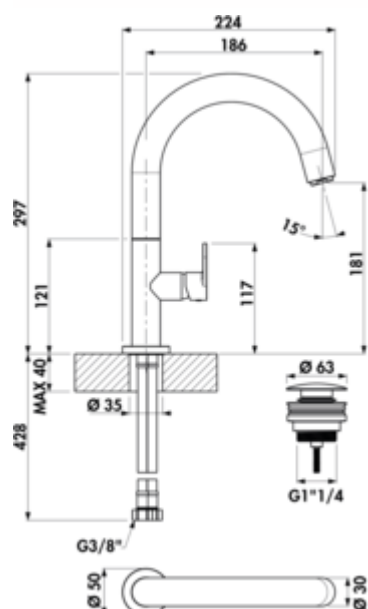

LINEA Sottile 2 bathroom

Product number: 5011296

Configuration: black matt, high pressure

Configuration options

5011295 | chrome, high pressure

5011296 | black matt, high pressure

- ✓ Washbasin tap
- ✓ high pressure

Single lever faucet. With ceramic cartridge. With drain fitting Klick-Komfort.

Particularly suitable for use with top mounted washbasins.

— swivel range 360°

— drill \varnothing 35 mm

BELGAQUA

[more infos...](#)

Technical data

Article type	Washbasin tap	Suitable for	Particularly suitable for use with top-mounted washbasins
Brand	LINEA	Surface/coating	powder coated
Number of handles	1	Worktop thickness	40 mm
Total installation height	297 mm	Swivel range handle	360 °
Height	297 mm	Excenter fitting	With drain fitting Klick-Komfort (without spill-over)
Outreach	186 mm	Number of tap holes	1
Discharge height	181 mm	Cartridge size	25 mm
Operating mode	Lever	Minimum distance wall to centre tap hole	5 mm
Drilling diameter	35 mm	Angle of inclination of aerator	15 °
Handle position	side lever	Flow rate at 3 bar (cold)	6,4 l/min
Cartridge with ceramic sealing discs	Yes	Flow rate at 3 bar (hot)	6,52 l/min
Type of fitting	Single lever faucet	Flow rate at 3 bar (spray mix)	8,42 l/min
Operating pressure	high pressure	Connection type	G 3/8" F
Width	50 mm	Connection size	DN 15
Material	brass	Connection hoses	450 mm

Dimensional sketch (PDF)