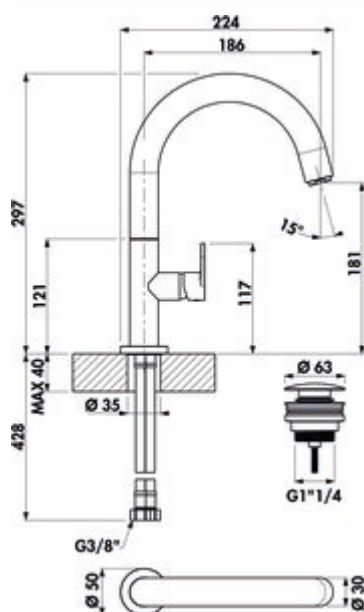

LINEA Sottile 2 bathroom

Product number: 5011296

Configuration: black matt, high pressure

Configuration options

5011295 | chrome, high pressure

5011296 | black matt, high pressure

- ✓ Washbasin tap
- ✓ high pressure

Single lever faucet. With ceramic cartridge. With drain fitting Klick-Komfort.

Particularly suitable for use with top mounted washbasins.

— swivel range 360°

— drill \varnothing 35 mm

BELGAQUA

[more infos...](#)

Technical data

Article type	Washbasin tap	Surface/coating	powder coated
Brand	LINEA	Worktop thickness	40 mm
Number of handles	1	Swivel range handle	360 °
Total installation height	297 mm	Excenter fitting	With drain fitting Klick-Komfort (without spill-over)
Outreach	186 mm	Number of tap holes	1
Discharge height	181 mm	Cartridge size	25 mm
Operating mode	Lever	Minimum distance wall to centre tap hole	5 mm
Drilling diameter	35 mm	Angle of inclination of aerator	15 °
Handle position	side lever	Flow rate at 3 bar (cold)	6,4 l/min
Cartridge with ceramic sealing discs	Yes	Flow rate at 3 bar (hot)	6,52 l/min
Type of fitting	Single lever faucet	Flow rate at 3 bar (spray mix)	8,42 l/min
Operating pressure	high pressure	Connection type	G 3/8" F
Width	50 mm	Connection size	DN 15
Material	brass	Connection hoses	450 mm
Suitable for	Particularly suitable for use with top-mounted washbasins		

Dimensional sketch (PDF)